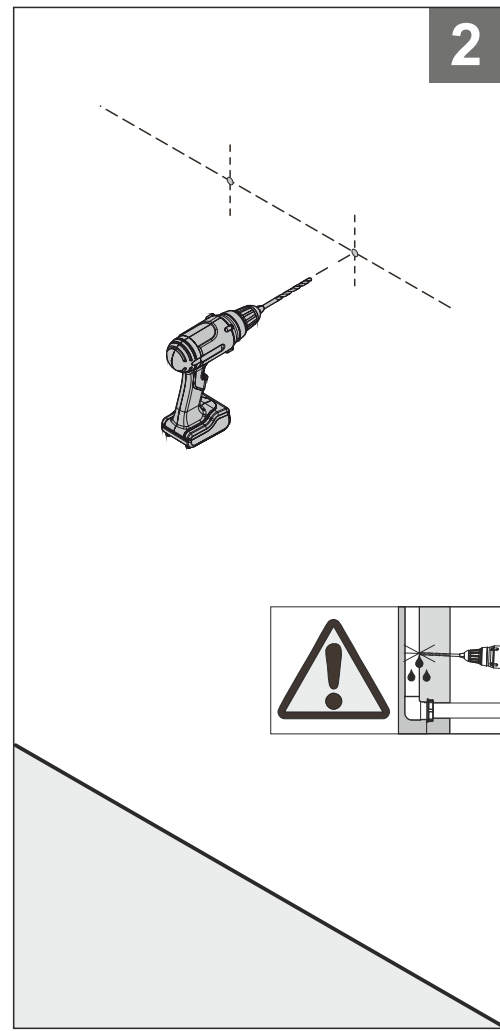

NOTITIE: MUUR PLUGGEN NIET INBEGREPEN.
NOTE: WALL PLUGS NOT INCLUDED

Het stellen van de scharnieren Hinges regulation

Instelling horizontaal
Horizontal regulation

Instelling verticaal
Vertical regulation

Instelling helling
Inclination regulation