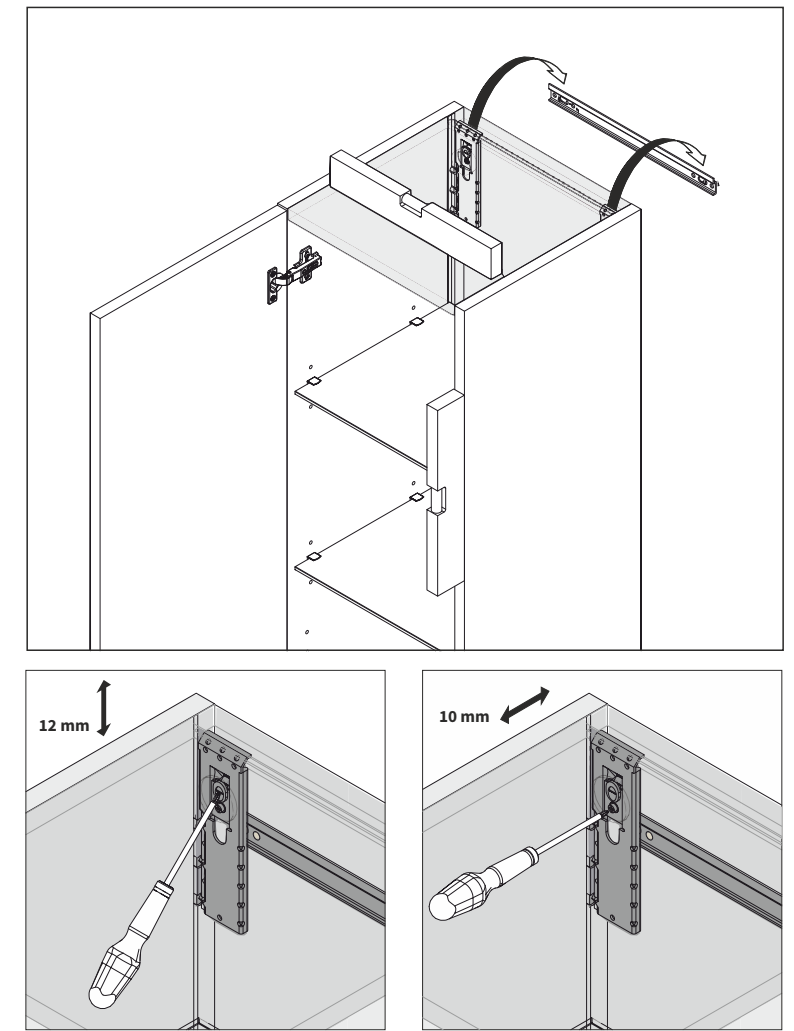

NOTITIE: MUUR PLUGGEN NIET INBEGREPEN.
NOTE: WALL PLUGS NOT INCLUDED

Het stellen van de scharnieren Hinges regulation

Instelling horizontaal
Horizontal regulation

Instelling verticaal
Vertical regulation

Instelling helling
Inclination regulation