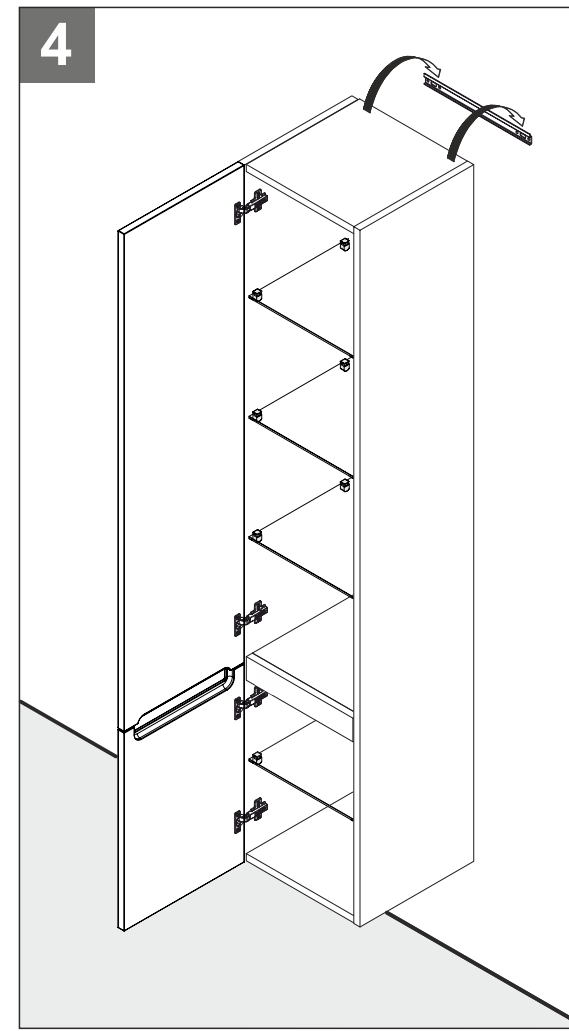

NOTITIE: MUUR PLUGGEN NIET INBEGREPEN.
NOTE: WALL PLUGS NOT INCLUDED

Het stellen van de scharnieren Hinges regulation

Instelling horizontaal
Horizontal regulation

Instelling verticaal
Vertical regulation

Instelling helling
Inclination regulation