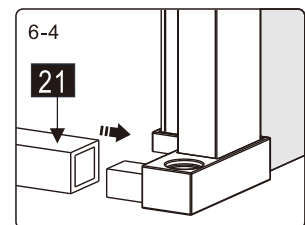

This product is heavy and will require two people to install.