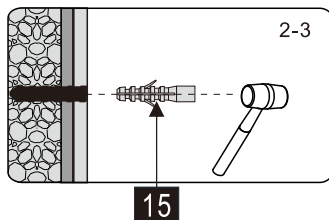

EDZ120

INSTALLATIE HANDLEIDING

Produkt overzicht:

This product is heavy and will require two people to install.

nummer	tekening	aantal	codering	codering	description
01	 M4X14	1 PCS	B0646		
02		1 PCS	B0647	9-ENR01C	Upper profile for door 120cm
03		1 PCS	B0648	9-ENR11	Upper leaking strip for door
04	 ST3.5X40	1 PCS	B0376		
05		1 PCS	B0649	9-ENR12	Cover for solid part and door
06		1 PCS	B0650		
07		8 PCS	B0126	9-ENR04	Mounting ring for wallprofile
08	 ST4X10	8 PCS	B0134		
09		8 PCS	B0241	9-ENR05	Cover for mounting wallprofile
10		1 PCS	B0651		
11		2 PCS	B0652	9-ENR02	Cover for wallprofile
12		2 PCS	B0628	9-ENR03	Wallprofile
13	 M6X6	2 PCS	B0653		
14		1 PCS	B0654		
15		10 PCS	B0050		
16		1 PCS	B0626	9-ENR07	Handle
17	 ST4X35	8 PCS	B0339		
18		2 PCS	B0630	9-ENR08	Cover for screw floor
19	 ST4X35	2 PCS	B0340		
20		1 PCS	B0638	9-ENR09C	Leaking strip horizontal 120cm
21		1 PCS	B0643	9-ENR10C	Floor strip 120cm
22	 Φ2.8mm	1 PCS	B0154		
23	 3mm	1 PCS	B0144		
24	 ST3.5X35	1 PCS	B0664		
25	 Vaseline	1 PCS	B0667		
26		2 PCS	B0860	9-ENR30	Magnetic strip

KRUISKOP

WATERPAS

HAMER

SCHAAR

This product is heavy and will require two people to install.

MAAT(MM)	A	B
900x1200	878~891	1187~1200

LET OPI LINKER VERSIE AFGEBEELD

This product is heavy and will require two people to install.