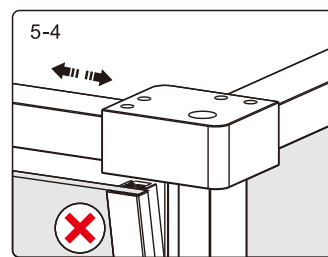

16

04

This product is heavy and will require two people to install.