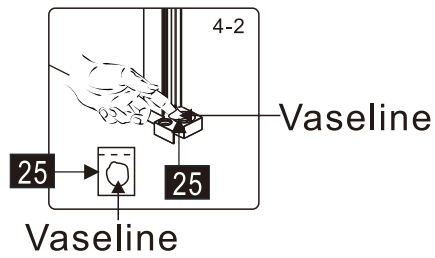

EDZ120

INSTALLATIE HANDLEIDING

Produkt overzicht:

This product is heavy and will require two people to install.

nummer	tekening	aantal	codering	codering	description
01	 M4X14	1 PCS	B0646		
02		1 PCS	B0647	9-ENR01C	Upper profile for door 120cm
03		1 PCS	B0648	9-ENR11	Upper leaking strip for door
04	 ST3.5X40	1 PCS	B0376		
05		1 PCS	B0649	9-ENR12	Cover for solid part and door
06		1 PCS	B0650		
07		8 PCS	B0126	9-ENR04	Mounting ring for wallprofile
08	 ST4X10	8 PCS	B0134		
09		8 PCS	B0241	9-ENR05	Cover for mounting wallprofile
10		1 PCS	B0651		
11		2 PCS	B0652	9-ENR02	Cover for wallprofile
12		2 PCS	B0628	9-ENR03	Wallprofile
13	 M6X6	2 PCS	B0653		
14		1 PCS	B0654		
15		10 PCS	B0050		
16		1 PCS	B0626	9-ENR07	Handle
17	 ST4X35	8 PCS	B0339		
18		2 PCS	B0630	9-ENR08	Cover for screw floor
19	 ST4X35	2 PCS	B0340		
20		1 PCS	B0638	9-ENR09C	Leaking strip horizontal 120cm
21		1 PCS	B0643	9-ENR10C	Floor strip 120cm
22	 Φ2.8mm	1 PCS	B0154		
23	 3mm	1 PCS	B0144		
24	 ST3.5X35	1 PCS	B0664		
25	 Vaseline	1 PCS	B0667		
26		2 PCS	B0860	9-ENR30	Magnetic strip

KRUISKOP

WATERPAS

HAMER

SCHAAR

This product is heavy and will require two people to install.

MAAT(MM)	A	B
900x1200	878~891	1187~1200

LET OPI LINKER VERSIE AFGEBEELD

This product is heavy and will require two people to install.