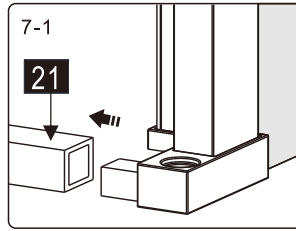

EDZ120

INSTALLATIE HANDLEIDING

Produkt overzicht:

This product is heavy and will require two people to install.

nummer	tekening	aantal	codering	codering	description
01	 M4X14	1 PCS	B0646		
02		1 PCS	B0647	9-ENR01C	Upper profile for door 120cm
03		1 PCS	B0648	9-ENR11	Upper leaking strip for door
04	 ST3.5X40	1 PCS	B0376		
05		1 PCS	B0649	9-ENR12	Cover for solid part and door
06		1 PCS	B0650		
07		8 PCS	B0126	9-ENR04	Mounting ring for wallprofile
08	 ST4X10	8 PCS	B0134		
09		8 PCS	B0241	9-ENR05	Cover for mounting wallprofile
10		1 PCS	B0651		
11		2 PCS	B0652	9-ENR02	Cover for wallprofile
12		2 PCS	B0628	9-ENR03	Wallprofile
13	 M6X6	2 PCS	B0653		
14		1 PCS	B0654		
15		10 PCS	B0050		
16		1 PCS	B0626	9-ENR07	Handle
17	 ST4X35	8 PCS	B0339		
18		2 PCS	B0630	9-ENR08	Cover for screw floor
19	 ST4X35	2 PCS	B0340		
20		1 PCS	B0638	9-ENR09C	Leaking strip horizontal 120cm
21		1 PCS	B0643	9-ENR10C	Floor strip 120cm
22	 Φ2.8mm	1 PCS	B0154		
23	 3mm	1 PCS	B0144		
24	 ST3.5X35	1 PCS	B0664		
25	 Vaseline	1 PCS	B0667		
26		2 PCS	B0860	9-ENR30	Magnetic strip

KRUISKOP

WATERPAS

HAMER

SCHAAR

This product is heavy and will require two people to install.

MAAT(MM)	A	B
900x1200	878~891	1187~1200

LET OPI LINKER VERSIE AFGEBEELD

This product is heavy and will require two people to install.

This product is heavy and will require two people to install.

16

04

This product is heavy and will require two people to install.

7

This product is heavy and will require two people to install.

This product is heavy and will require two people to install.