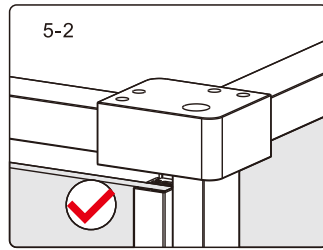

16

04

This product is heavy and will require two people to install.