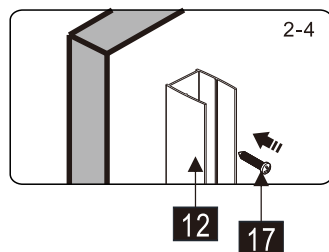

EDZ120

INSTALLATIE HANDLEIDING

Produkt overzicht:

This product is heavy and will require two people to install.

nummer	tekening	aantal	codering	codering	description
01	 M4X14	1 PCS	B0646		
02		1 PCS	B0647	9-ENR01C	Upper profile for door 120cm
03		1 PCS	B0648	9-ENR11	Upper leaking strip for door
04	 ST3.5X40	1 PCS	B0376		
05		1 PCS	B0649	9-ENR12	Cover for solid part and door
06		1 PCS	B0650		
07		8 PCS	B0126	9-ENR04	Mounting ring for wallprofile
08	 ST4X10	8 PCS	B0134		
09		8 PCS	B0241	9-ENR05	Cover for mounting wallprofile
10		1 PCS	B0651		
11		2 PCS	B0652	9-ENR02	Cover for wallprofile
12		2 PCS	B0628	9-ENR03	Wallprofile
13	 M6X6	2 PCS	B0653		
14		1 PCS	B0654		
15		10 PCS	B0050		
16		1 PCS	B0626	9-ENR07	Handle
17	 ST4X35	8 PCS	B0339		
18		2 PCS	B0630	9-ENR08	Cover for screw floor
19	 ST4X35	2 PCS	B0340		
20		1 PCS	B0638	9-ENR09C	Leaking strip horizontal 120cm
21		1 PCS	B0643	9-ENR10C	Floor strip 120cm
22	 Φ2.8mm	1 PCS	B0154		
23	 3mm	1 PCS	B0144		
24	 ST3.5X35	1 PCS	B0664		
25	 Vaseline	1 PCS	B0667		
26		2 PCS	B0860	9-ENR30	Magnetic strip

KRUISKOP

WATERPAS

HAMER

SCHAAR

This product is heavy and will require two people to install.

MAAT(MM)	A	B
900x1200	878~891	1187~1200

LET OPI LINKER VERSIE AFGEBEELD

This product is heavy and will require two people to install.