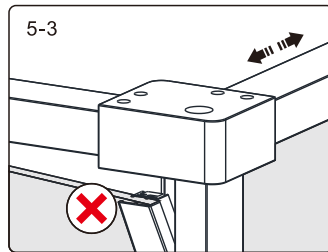

KRUISKOP

WATERPAS

HAMER

SCHAAR

This product is heavy and will require two people to install.

MAAT(MM)	A	B
900x1200	878~891	1187~1200

LET OPI LINKER VERSIE AFGEBEELD

This product is heavy and will require two people to install.

This product is heavy and will require two people to install.

16

04

This product is heavy and will require two people to install.

7

This product is heavy and will require two people to install.

This product is heavy and will require two people to install.