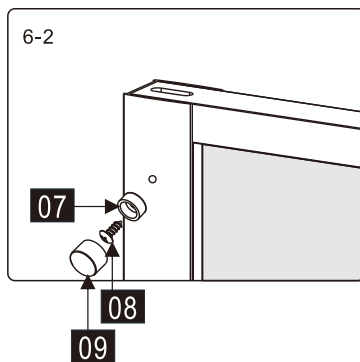

This product is heavy and will require two people to install.