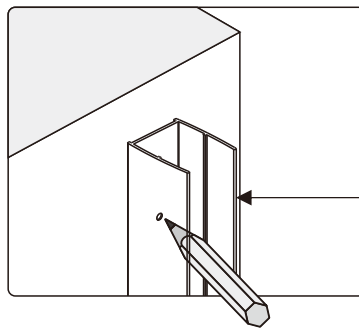

EDZ120

INSTALLATIE HANDLEIDING

Produkt overzicht:

This product is heavy and will require two people to install.

nummer	tekening	aantal	codering	codering	description
01	 M4X14	1 PCS	B0646		
02		1 PCS	B0647	9-ENR01C	Upper profile for door 120cm
03		1 PCS	B0648	9-ENR11	Upper leaking strip for door
04	 ST3.5X40	1 PCS	B0376		
05		1 PCS	B0649	9-ENR12	Cover for solid part and door
06		1 PCS	B0650		
07		8 PCS	B0126	9-ENR04	Mounting ring for wallprofile
08	 ST4X10	8 PCS	B0134		
09		8 PCS	B0241	9-ENR05	Cover for mounting wallprofile
10		1 PCS	B0651		
11		2 PCS	B0652	9-ENR02	Cover for wallprofile
12		2 PCS	B0628	9-ENR03	Wallprofile
13	 M6X6	2 PCS	B0653		
14		1 PCS	B0654		
15		10 PCS	B0050		
16		1 PCS	B0626	9-ENR07	Handle
17	 ST4X35	8 PCS	B0339		
18		2 PCS	B0630	9-ENR08	Cover for screw floor
19	 ST4X35	2 PCS	B0340		
20		1 PCS	B0638	9-ENR09C	Leaking strip horizontal 120cm
21		1 PCS	B0643	9-ENR10C	Floor strip 120cm
22	 Φ2.8mm	1 PCS	B0154		
23	 3mm	1 PCS	B0144		
24	 ST3.5X35	1 PCS	B0664		
25	 Vaseline	1 PCS	B0667		
26		2 PCS	B0860	9-ENR30	Magnetic strip

KRUISKOP

WATERPAS

HAMER

SCHAAR

This product is heavy and will require two people to install.

MAAT(MM)	A	B
900x1200	878~891	1187~1200

LET OPI LINKER VERSIE AFGEBEELD

This product is heavy and will require two people to install.