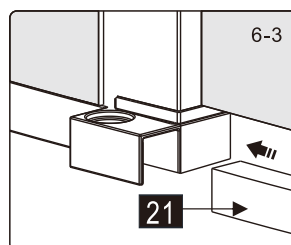

This product is heavy and will require two people to install.