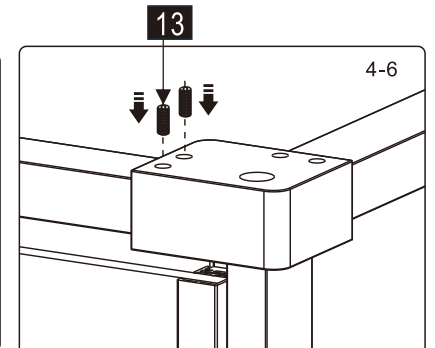

EDZ120

INSTALLATIE HANDLEIDING

Produkt overzicht:

This product is heavy and will require two people to install.

nummer	tekening	aantal	codering	codering	description
01	 M4X14	1 PCS	B0646		
02		1 PCS	B0647	9-ENR01C	Upper profile for door 120cm
03		1 PCS	B0648	9-ENR11	Upper leaking strip for door
04	 ST3.5X40	1 PCS	B0376		
05		1 PCS	B0649	9-ENR12	Cover for solid part and door
06		1 PCS	B0650		
07		8 PCS	B0126	9-ENR04	Mounting ring for wallprofile
08	 ST4X10	8 PCS	B0134		
09		8 PCS	B0241	9-ENR05	Cover for mounting wallprofile
10		1 PCS	B0651		
11		2 PCS	B0652	9-ENR02	Cover for wallprofile
12		2 PCS	B0628	9-ENR03	Wallprofile
13	 M6X6	2 PCS	B0653		
14		1 PCS	B0654		
15		10 PCS	B0050		
16		1 PCS	B0626	9-ENR07	Handle
17	 ST4X35	8 PCS	B0339		
18		2 PCS	B0630	9-ENR08	Cover for screw floor
19	 ST4X35	2 PCS	B0340		
20		1 PCS	B0638	9-ENR09C	Leaking strip horizontal 120cm
21		1 PCS	B0643	9-ENR10C	Floor strip 120cm
22	 Φ2.8mm	1 PCS	B0154		
23	 3mm	1 PCS	B0144		
24	 ST3.5X35	1 PCS	B0664		
25	 Vaseline	1 PCS	B0667		
26		2 PCS	B0860	9-ENR30	Magnetic strip

KRUISKOP

WATERPAS

HAMER

SCHAAR

This product is heavy and will require two people to install.

MAAT(MM)	A	B
900x1200	878~891	1187~1200

LET OPI LINKER VERSIE AFGEBEELD

This product is heavy and will require two people to install.