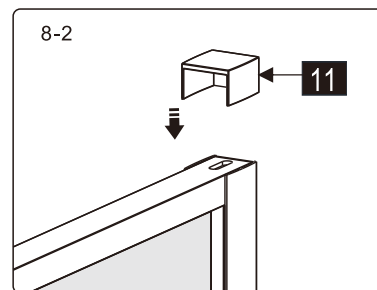

EDZ120

INSTALLATIE HANDLEIDING

Produkt overzicht:

This product is heavy and will require two people to install.

nummer	tekening	aantal	codering	codering	description
01	 M4X14	1 PCS	B0646		
02		1 PCS	B0647	9-ENR01C	Upper profile for door 120cm
03		1 PCS	B0648	9-ENR11	Upper leaking strip for door
04	 ST3.5X40	1 PCS	B0376		
05		1 PCS	B0649	9-ENR12	Cover for solid part and door
06		1 PCS	B0650		
07		8 PCS	B0126	9-ENR04	Mounting ring for wallprofile
08	 ST4X10	8 PCS	B0134		
09		8 PCS	B0241	9-ENR05	Cover for mounting wallprofile
10		1 PCS	B0651		
11		2 PCS	B0652	9-ENR02	Cover for wallprofile
12		2 PCS	B0628	9-ENR03	Wallprofile
13	 M6X6	2 PCS	B0653		
14		1 PCS	B0654		
15		10 PCS	B0050		
16		1 PCS	B0626	9-ENR07	Handle
17	 ST4X35	8 PCS	B0339		
18		2 PCS	B0630	9-ENR08	Cover for screw floor
19	 ST4X35	2 PCS	B0340		
20		1 PCS	B0638	9-ENR09C	Leaking strip horizontal 120cm
21		1 PCS	B0643	9-ENR10C	Floor strip 120cm
22	 Φ2.8mm	1 PCS	B0154		
23	 3mm	1 PCS	B0144		
24	 ST3.5X35	1 PCS	B0664		
25	 Vaseline	1 PCS	B0667		
26		2 PCS	B0860	9-ENR30	Magnetic strip

KRUISKOP

WATERPAS

HAMER

SCHAAR

This product is heavy and will require two people to install.

MAAT(MM)	A	B
900x1200	878~891	1187~1200

LET OPI LINKER VERSIE AFGEBEELD

This product is heavy and will require two people to install.

This product is heavy and will require two people to install.

16

04

This product is heavy and will require two people to install.

7

This product is heavy and will require two people to install.

This product is heavy and will require two people to install.