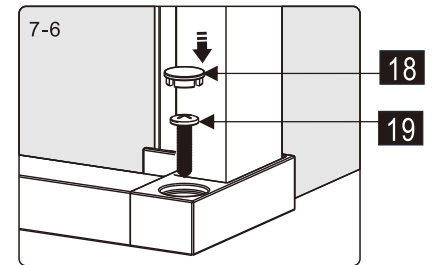

EDZ120

INSTALLATIE HANDLEIDING

Produkt overzicht:

This product is heavy and will require two people to install.

nummer	tekening	aantal	codering	codering	description
01	 M4X14	1 PCS	B0646		
02		1 PCS	B0647	9-ENR01C	Upper profile for door 120cm
03		1 PCS	B0648	9-ENR11	Upper leaking strip for door
04	 ST3.5X40	1 PCS	B0376		
05		1 PCS	B0649	9-ENR12	Cover for solid part and door
06		1 PCS	B0650		
07		8 PCS	B0126	9-ENR04	Mounting ring for wallprofile
08	 ST4X10	8 PCS	B0134		
09		8 PCS	B0241	9-ENR05	Cover for mounting wallprofile
10		1 PCS	B0651		
11		2 PCS	B0652	9-ENR02	Cover for wallprofile
12		2 PCS	B0628	9-ENR03	Wallprofile
13	 M6X6	2 PCS	B0653		
14		1 PCS	B0654		
15		10 PCS	B0050		
16		1 PCS	B0626	9-ENR07	Handle
17	 ST4X35	8 PCS	B0339		
18		2 PCS	B0630	9-ENR08	Cover for screw floor
19	 ST4X35	2 PCS	B0340		
20		1 PCS	B0638	9-ENR09C	Leaking strip horizontal 120cm
21		1 PCS	B0643	9-ENR10C	Floor strip 120cm
22	 Φ2.8mm	1 PCS	B0154		
23	 3mm	1 PCS	B0144		
24	 ST3.5X35	1 PCS	B0664		
25	 Vaseline	1 PCS	B0667		
26		2 PCS	B0860	9-ENR30	Magnetic strip

KRUISKOP

WATERPAS

HAMER

SCHAAR

This product is heavy and will require two people to install.

MAAT(MM)	A	B
900x1200	878~891	1187~1200

LET OPI LINKER VERSIE AFGEBEELD

This product is heavy and will require two people to install.

This product is heavy and will require two people to install.

16

04

This product is heavy and will require two people to install.

7

This product is heavy and will require two people to install.

This product is heavy and will require two people to install.