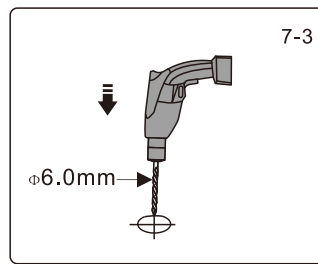

EDZ120

INSTALLATIE HANDLEIDING

Produkt overzicht:

This product is heavy and will require two people to install.

nummer	tekening	aantal	codering	codering	description
01	 M4X14	1 PCS	B0646		
02		1 PCS	B0647	9-ENR01C	Upper profile for door 120cm
03		1 PCS	B0648	9-ENR11	Upper leaking strip for door
04	 ST3.5X40	1 PCS	B0376		
05		1 PCS	B0649	9-ENR12	Cover for solid part and door
06		1 PCS	B0650		
07		8 PCS	B0126	9-ENR04	Mounting ring for wallprofile
08	 ST4X10	8 PCS	B0134		
09		8 PCS	B0241	9-ENR05	Cover for mounting wallprofile
10		1 PCS	B0651		
11		2 PCS	B0652	9-ENR02	Cover for wallprofile
12		2 PCS	B0628	9-ENR03	Wallprofile
13	 M6X6	2 PCS	B0653		
14		1 PCS	B0654		
15		10 PCS	B0050		
16		1 PCS	B0626	9-ENR07	Handle
17	 ST4X35	8 PCS	B0339		
18		2 PCS	B0630	9-ENR08	Cover for screw floor
19	 ST4X35	2 PCS	B0340		
20		1 PCS	B0638	9-ENR09C	Leaking strip horizontal 120cm
21		1 PCS	B0643	9-ENR10C	Floor strip 120cm
22	 Φ2.8mm	1 PCS	B0154		
23	 3mm	1 PCS	B0144		
24	 ST3.5X35	1 PCS	B0664		
25	 Vaseline	1 PCS	B0667		
26		2 PCS	B0860	9-ENR30	Magnetic strip

KRUISKOP

WATERPAS

HAMER

SCHAAR

This product is heavy and will require two people to install.

MAAT(MM)	A	B
900x1200	878~891	1187~1200

LET OPI LINKER VERSIE AFGEBEELD

This product is heavy and will require two people to install.

This product is heavy and will require two people to install.

16

04

This product is heavy and will require two people to install.

7

This product is heavy and will require two people to install.

This product is heavy and will require two people to install.