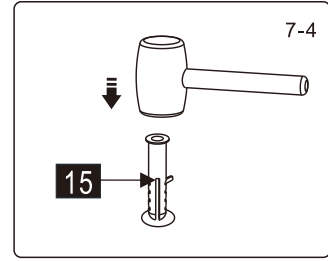

EDZ120

INSTALLATIE HANDLEIDING

Produkt overzicht:

This product is heavy and will require two people to install.

nummer	tekening	aantal	codering	codering	description
01	 M4X14	1 PCS	B0646		
02		1 PCS	B0647	9-ENR01C	Upper profile for door 120cm
03		1 PCS	B0648	9-ENR11	Upper leaking strip for door
04	 ST3.5X40	1 PCS	B0376		
05		1 PCS	B0649	9-ENR12	Cover for solid part and door
06		1 PCS	B0650		
07		8 PCS	B0126	9-ENR04	Mounting ring for wallprofile
08	 ST4X10	8 PCS	B0134		
09		8 PCS	B0241	9-ENR05	Cover for mounting wallprofile
10		1 PCS	B0651		
11		2 PCS	B0652	9-ENR02	Cover for wallprofile
12		2 PCS	B0628	9-ENR03	Wallprofile
13	 M6X6	2 PCS	B0653		
14		1 PCS	B0654		
15		10 PCS	B0050		
16		1 PCS	B0626	9-ENR07	Handle
17	 ST4X35	8 PCS	B0339		
18		2 PCS	B0630	9-ENR08	Cover for screw floor
19	 ST4X35	2 PCS	B0340		
20		1 PCS	B0638	9-ENR09C	Leaking strip horizontal 120cm
21		1 PCS	B0643	9-ENR10C	Floor strip 120cm
22	 Φ2.8mm	1 PCS	B0154		
23	 3mm	1 PCS	B0144		
24	 ST3.5X35	1 PCS	B0664		
25	 Vaseline	1 PCS	B0667		
26		2 PCS	B0860	9-ENR30	Magnetic strip

KRUISKOP

WATERPAS

HAMER

SCHAAR

This product is heavy and will require two people to install.

MAAT(MM)	A	B
900x1200	878~891	1187~1200

LET OPI LINKER VERSIE AFGEBEELD

This product is heavy and will require two people to install.

This product is heavy and will require two people to install.

16

04

This product is heavy and will require two people to install.

7

This product is heavy and will require two people to install.

This product is heavy and will require two people to install.