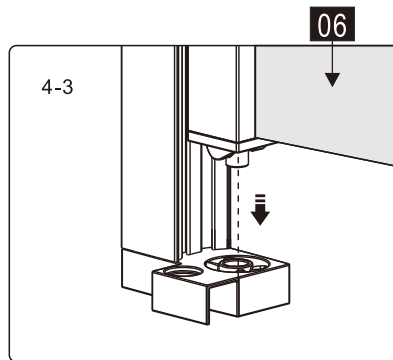

EDZ120

INSTALLATIE HANDLEIDING

Produkt overzicht:

This product is heavy and will require two people to install.

nummer	tekening	aantal	codering	codering	description
01	 M4X14	1 PCS	B0646		
02		1 PCS	B0647	9-ENR01C	Upper profile for door 120cm
03		1 PCS	B0648	9-ENR11	Upper leaking strip for door
04	 ST3.5X40	1 PCS	B0376		
05		1 PCS	B0649	9-ENR12	Cover for solid part and door
06		1 PCS	B0650		
07		8 PCS	B0126	9-ENR04	Mounting ring for wallprofile
08	 ST4X10	8 PCS	B0134		
09		8 PCS	B0241	9-ENR05	Cover for mounting wallprofile
10		1 PCS	B0651		
11		2 PCS	B0652	9-ENR02	Cover for wallprofile
12		2 PCS	B0628	9-ENR03	Wallprofile
13	 M6X6	2 PCS	B0653		
14		1 PCS	B0654		
15		10 PCS	B0050		
16		1 PCS	B0626	9-ENR07	Handle
17	 ST4X35	8 PCS	B0339		
18		2 PCS	B0630	9-ENR08	Cover for screw floor
19	 ST4X35	2 PCS	B0340		
20		1 PCS	B0638	9-ENR09C	Leaking strip horizontal 120cm
21		1 PCS	B0643	9-ENR10C	Floor strip 120cm
22	 Φ2.8mm	1 PCS	B0154		
23	 3mm	1 PCS	B0144		
24	 ST3.5X35	1 PCS	B0664		
25	 Vaseline	1 PCS	B0667		
26		2 PCS	B0860	9-ENR30	Magnetic strip

KRUISKOP

WATERPAS

HAMER

SCHAAR

This product is heavy and will require two people to install.

MAAT(MM)	A	B
900x1200	878~891	1187~1200

LET OPI LINKER VERSIE AFGEBEELD

This product is heavy and will require two people to install.