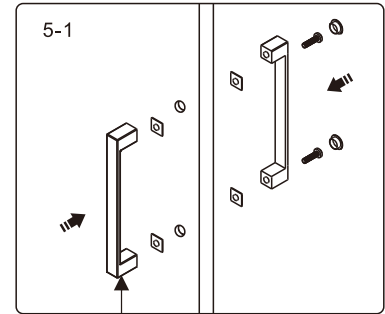

EDZ120

INSTALLATIE HANDLEIDING

Produkt overzicht:

This product is heavy and will require two people to install.

nummer	tekening	aantal	codering	codering	description
01	 M4X14	1 PCS	B0646		
02		1 PCS	B0647	9-ENR01C	Upper profile for door 120cm
03		1 PCS	B0648	9-ENR11	Upper leaking strip for door
04	 ST3.5X40	1 PCS	B0376		
05		1 PCS	B0649	9-ENR12	Cover for solid part and door
06		1 PCS	B0650		
07		8 PCS	B0126	9-ENR04	Mounting ring for wallprofile
08	 ST4X10	8 PCS	B0134		
09		8 PCS	B0241	9-ENR05	Cover for mounting wallprofile
10		1 PCS	B0651		
11		2 PCS	B0652	9-ENR02	Cover for wallprofile
12		2 PCS	B0628	9-ENR03	Wallprofile
13	 M6X6	2 PCS	B0653		
14		1 PCS	B0654		
15		10 PCS	B0050		
16		1 PCS	B0626	9-ENR07	Handle
17	 ST4X35	8 PCS	B0339		
18		2 PCS	B0630	9-ENR08	Cover for screw floor
19	 ST4X35	2 PCS	B0340		
20		1 PCS	B0638	9-ENR09C	Leaking strip horizontal 120cm
21		1 PCS	B0643	9-ENR10C	Floor strip 120cm
22	 Φ2.8mm	1 PCS	B0154		
23	 3mm	1 PCS	B0144		
24	 ST3.5X35	1 PCS	B0664		
25	 Vaseline	1 PCS	B0667		
26		2 PCS	B0860	9-ENR30	Magnetic strip

KRUISKOP

WATERPAS

HAMER

SCHAAR

This product is heavy and will require two people to install.

MAAT(MM)	A	B
900x1200	878~891	1187~1200

LET OPI LINKER VERSIE AFGEBEELD

This product is heavy and will require two people to install.

This product is heavy and will require two people to install.

16

04

This product is heavy and will require two people to install.

7

This product is heavy and will require two people to install.

This product is heavy and will require two people to install.