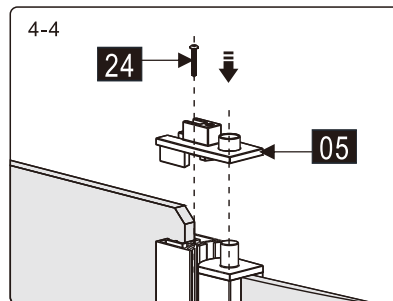

KRUISKOP

WATERPAS

HAMER

SCHAAR

This product is heavy and will require two people to install.

MAAT(MM)	A	B
900x1200	878~891	1187~1200

LET OPI LINKER VERSIE AFGEBEELD

This product is heavy and will require two people to install.