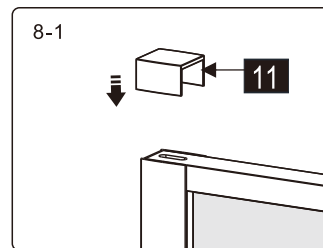

EDZ120

INSTALLATIE HANDLEIDING

Produkt overzicht:

This product is heavy and will require two people to install.

nummer	tekening	aantal	codering	codering	description
01	 M4X14	1 PCS	B0646		
02		1 PCS	B0647	9-ENR01C	Upper profile for door 120cm
03		1 PCS	B0648	9-ENR11	Upper leaking strip for door
04	 ST3.5X40	1 PCS	B0376		
05		1 PCS	B0649	9-ENR12	Cover for solid part and door
06		1 PCS	B0650		
07		8 PCS	B0126	9-ENR04	Mounting ring for wallprofile
08	 ST4X10	8 PCS	B0134		
09		8 PCS	B0241	9-ENR05	Cover for mounting wallprofile
10		1 PCS	B0651		
11		2 PCS	B0652	9-ENR02	Cover for wallprofile
12		2 PCS	B0628	9-ENR03	Wallprofile
13	 M6X6	2 PCS	B0653		
14		1 PCS	B0654		
15		10 PCS	B0050		
16		1 PCS	B0626	9-ENR07	Handle
17	 ST4X35	8 PCS	B0339		
18		2 PCS	B0630	9-ENR08	Cover for screw floor
19	 ST4X35	2 PCS	B0340		
20		1 PCS	B0638	9-ENR09C	Leaking strip horizontal 120cm
21		1 PCS	B0643	9-ENR10C	Floor strip 120cm
22	 Φ2.8mm	1 PCS	B0154		
23	 3mm	1 PCS	B0144		
24	 ST3.5X35	1 PCS	B0664		
25	 Vaseline	1 PCS	B0667		
26		2 PCS	B0860	9-ENR30	Magnetic strip

KRUISKOP

WATERPAS

HAMER

SCHAAR

This product is heavy and will require two people to install.

MAAT(MM)	A	B
900x1200	878~891	1187~1200

LET OPI LINKER VERSIE AFGEBEELD

This product is heavy and will require two people to install.

This product is heavy and will require two people to install.

16

04

This product is heavy and will require two people to install.

7

This product is heavy and will require two people to install.

This product is heavy and will require two people to install.