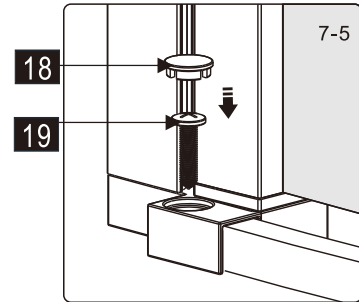

EDZ120

INSTALLATIE HANDLEIDING

Produkt overzicht:

This product is heavy and will require two people to install.

nummer	tekening	aantal	codering	codering	description
01	 M4X14	1 PCS	B0646		
02		1 PCS	B0647	9-ENR01C	Upper profile for door 120cm
03		1 PCS	B0648	9-ENR11	Upper leaking strip for door
04	 ST3.5X40	1 PCS	B0376		
05		1 PCS	B0649	9-ENR12	Cover for solid part and door
06		1 PCS	B0650		
07		8 PCS	B0126	9-ENR04	Mounting ring for wallprofile
08	 ST4X10	8 PCS	B0134		
09		8 PCS	B0241	9-ENR05	Cover for mounting wallprofile
10		1 PCS	B0651		
11		2 PCS	B0652	9-ENR02	Cover for wallprofile
12		2 PCS	B0628	9-ENR03	Wallprofile
13	 M6X6	2 PCS	B0653		
14		1 PCS	B0654		
15		10 PCS	B0050		
16		1 PCS	B0626	9-ENR07	Handle
17	 ST4X35	8 PCS	B0339		
18		2 PCS	B0630	9-ENR08	Cover for screw floor
19	 ST4X35	2 PCS	B0340		
20		1 PCS	B0638	9-ENR09C	Leaking strip horizontal 120cm
21		1 PCS	B0643	9-ENR10C	Floor strip 120cm
22	 Φ2.8mm	1 PCS	B0154		
23	 3mm	1 PCS	B0144		
24	 ST3.5X35	1 PCS	B0664		
25	 Vaseline	1 PCS	B0667		
26		2 PCS	B0860	9-ENR30	Magnetic strip

KRUISKOP

WATERPAS

HAMER

SCHAAR

This product is heavy and will require two people to install.

MAAT(MM)	A	B
900x1200	878~891	1187~1200

LET OPI LINKER VERSIE AFGEBEELD

This product is heavy and will require two people to install.

This product is heavy and will require two people to install.

16

04

This product is heavy and will require two people to install.

7

This product is heavy and will require two people to install.

This product is heavy and will require two people to install.