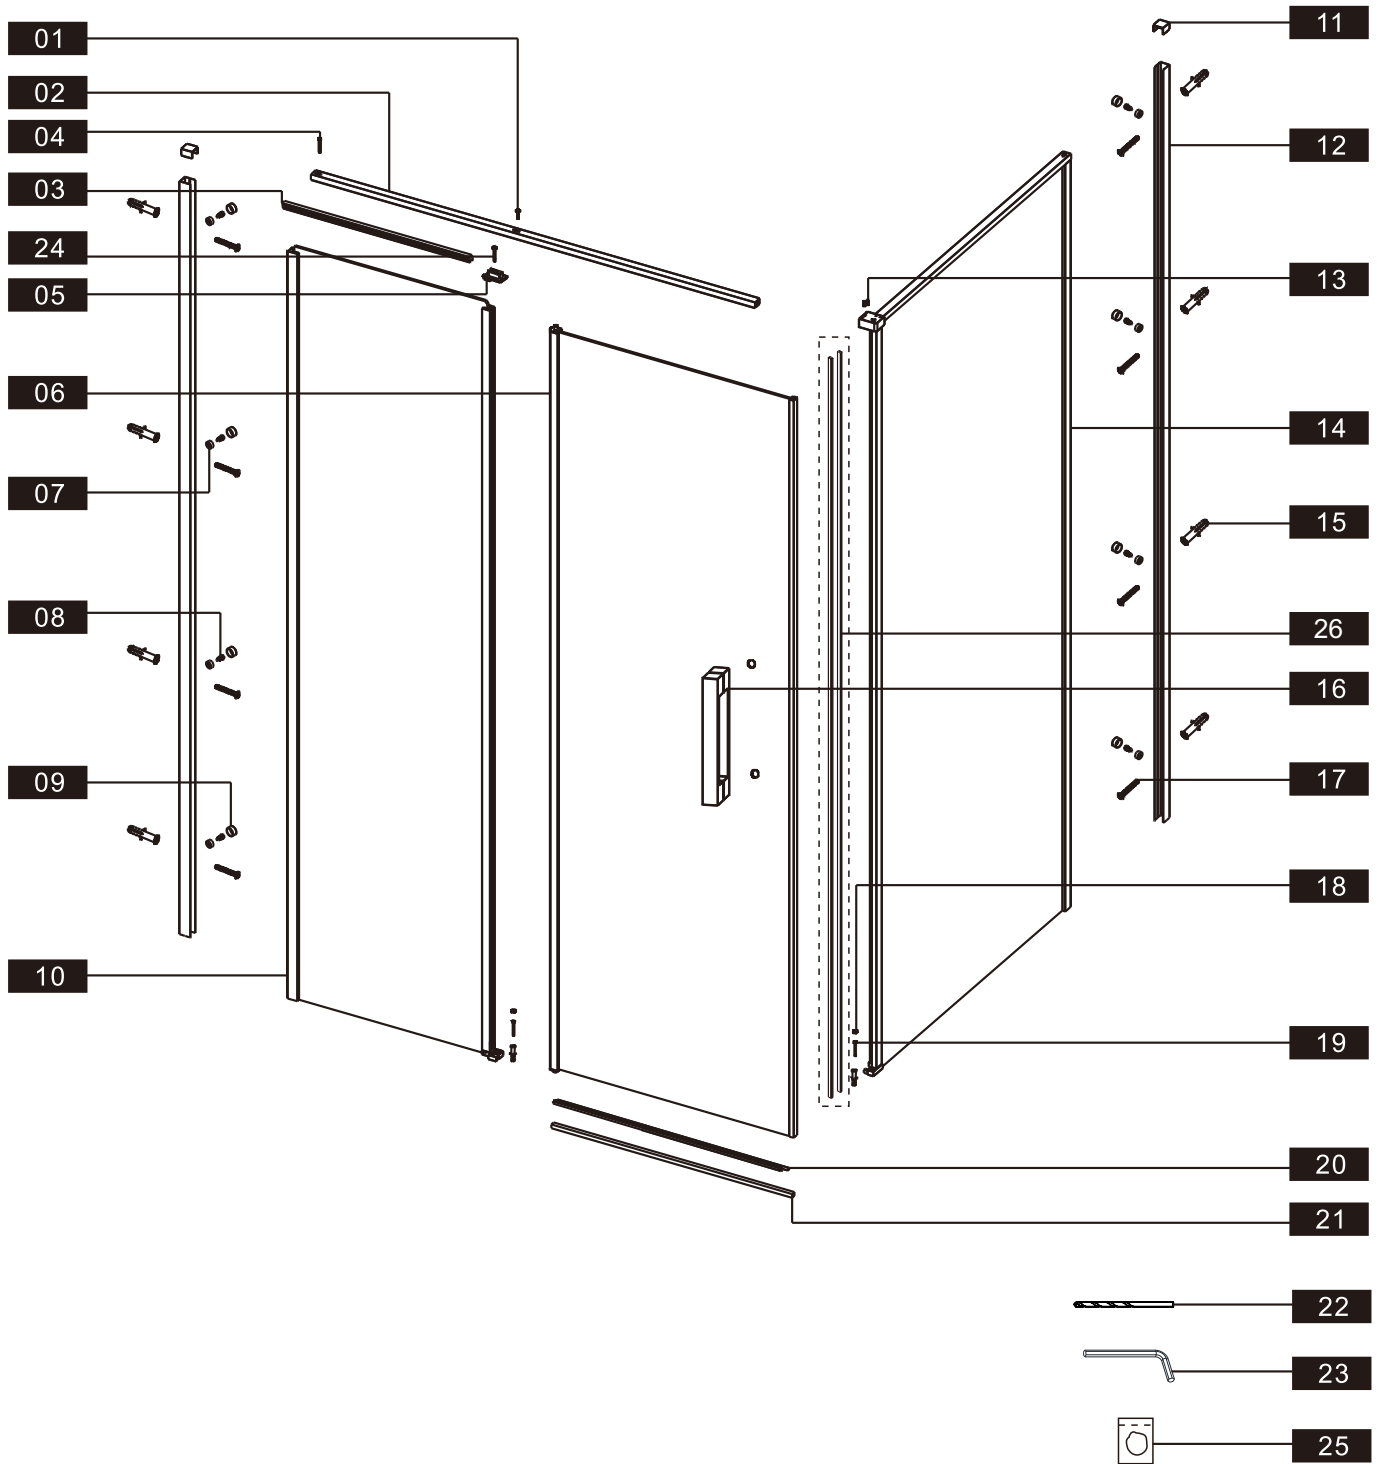

EDZ120

INSTALLATIE HANDLEIDING

Produkt overzicht:

This product is heavy and will require two people to install.

nummer	tekening	aantal	codering	codering	description
01	 M4X14	1 PCS	B0646		
02		1 PCS	B0647	9-ENR01C	Upper profile for door 120cm
03		1 PCS	B0648	9-ENR11	Upper leaking strip for door
04	 ST3.5X40	1 PCS	B0376		
05		1 PCS	B0649	9-ENR12	Cover for solid part and door
06		1 PCS	B0650		
07		8 PCS	B0126	9-ENR04	Mounting ring for wallprofile
08	 ST4X10	8 PCS	B0134		
09		8 PCS	B0241	9-ENR05	Cover for mounting wallprofile
10		1 PCS	B0651		
11		2 PCS	B0652	9-ENR02	Cover for wallprofile
12		2 PCS	B0628	9-ENR03	Wallprofile
13	 M6X6	2 PCS	B0653		
14		1 PCS	B0654		
15		10 PCS	B0050		
16		1 PCS	B0626	9-ENR07	Handle
17	 ST4X35	8 PCS	B0339		
18		2 PCS	B0630	9-ENR08	Cover for screw floor
19	 ST4X35	2 PCS	B0340		
20		1 PCS	B0638	9-ENR09C	Leaking strip horizontal 120cm
21		1 PCS	B0643	9-ENR10C	Floor strip 120cm
22	 Φ2.8mm	1 PCS	B0154		
23	 3mm	1 PCS	B0144		
24	 ST3.5X35	1 PCS	B0664		
25	 Vaseline	1 PCS	B0667		
26		2 PCS	B0860	9-ENR30	Magnetic strip

Benodigde gereedschap:

ROLMAAT

SILICONEN

POTLOOD

BOORMACHINE

BOOR

INBUSSLEUTEL

MES

KRUISKOP

WATERPAS

HAMER

SCHAAR

This product is heavy and will require two people to install.

MAAT(MM)	A	B
900x1200	878~891	1187~1200

LET OPI LINKER VERSIE AFGEBEELD

This product is heavy and will require two people to install.