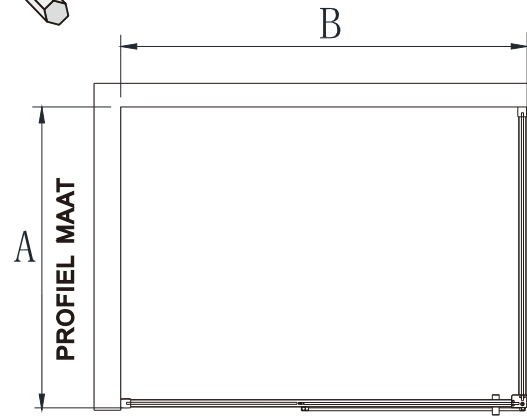

EDZ120

INSTALLATIE HANDLEIDING

Produkt overzicht:

This product is heavy and will require two people to install.

nummer	tekening	aantal	codering	codering	description
01	 M4X14	1 PCS	B0646		
02		1 PCS	B0647	9-ENR01C	Upper profile for door 120cm
03		1 PCS	B0648	9-ENR11	Upper leaking strip for door
04	 ST3.5X40	1 PCS	B0376		
05		1 PCS	B0649	9-ENR12	Cover for solid part and door
06		1 PCS	B0650		
07		8 PCS	B0126	9-ENR04	Mounting ring for wallprofile
08	 ST4X10	8 PCS	B0134		
09		8 PCS	B0241	9-ENR05	Cover for mounting wallprofile
10		1 PCS	B0651		
11		2 PCS	B0652	9-ENR02	Cover for wallprofile
12		2 PCS	B0628	9-ENR03	Wallprofile
13	 M6X6	2 PCS	B0653		
14		1 PCS	B0654		
15		10 PCS	B0050		
16		1 PCS	B0626	9-ENR07	Handle
17	 ST4X35	8 PCS	B0339		
18		2 PCS	B0630	9-ENR08	Cover for screw floor
19	 ST4X35	2 PCS	B0340		
20		1 PCS	B0638	9-ENR09C	Leaking strip horizontal 120cm
21		1 PCS	B0643	9-ENR10C	Floor strip 120cm
22	 Φ2.8mm	1 PCS	B0154		
23	 3mm	1 PCS	B0144		
24	 ST3.5X35	1 PCS	B0664		
25	 Vaseline	1 PCS	B0667		
26		2 PCS	B0860	9-ENR30	Magnetic strip

KRUISKOP

WATERPAS

HAMER

SCHAAR

This product is heavy and will require two people to install.

MAAT(MM)	A	B
900x1200	878~891	1187~1200

LET OPI LINKER VERSIE AFGEBEELD

This product is heavy and will require two people to install.