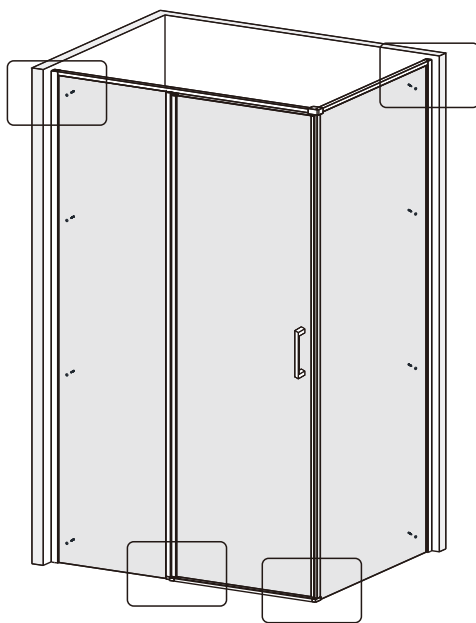

EDZ120

INSTALLATIE HANDLEIDING

Produkt overzicht:

This product is heavy and will require two people to install.

nummer	tekening	aantal	codering	codering	description
01	 M4X14	1 PCS	B0646		
02		1 PCS	B0647	9-ENR01C	Upper profile for door 120cm
03		1 PCS	B0648	9-ENR11	Upper leaking strip for door
04	 ST3.5X40	1 PCS	B0376		
05		1 PCS	B0649	9-ENR12	Cover for solid part and door
06		1 PCS	B0650		
07		8 PCS	B0126	9-ENR04	Mounting ring for wallprofile
08	 ST4X10	8 PCS	B0134		
09		8 PCS	B0241	9-ENR05	Cover for mounting wallprofile
10		1 PCS	B0651		
11		2 PCS	B0652	9-ENR02	Cover for wallprofile
12		2 PCS	B0628	9-ENR03	Wallprofile
13	 M6X6	2 PCS	B0653		
14		1 PCS	B0654		
15		10 PCS	B0050		
16		1 PCS	B0626	9-ENR07	Handle
17	 ST4X35	8 PCS	B0339		
18		2 PCS	B0630	9-ENR08	Cover for screw floor
19	 ST4X35	2 PCS	B0340		
20		1 PCS	B0638	9-ENR09C	Leaking strip horizontal 120cm
21		1 PCS	B0643	9-ENR10C	Floor strip 120cm
22	 Φ2.8mm	1 PCS	B0154		
23	 3mm	1 PCS	B0144		
24	 ST3.5X35	1 PCS	B0664		
25	 Vaseline	1 PCS	B0667		
26		2 PCS	B0860	9-ENR30	Magnetic strip

KRUISKOP

WATERPAS

HAMER

SCHAAR

This product is heavy and will require two people to install.

MAAT(MM)	A	B
900x1200	878~891	1187~1200

LET OPI LINKER VERSIE AFGEBEELD

This product is heavy and will require two people to install.

This product is heavy and will require two people to install.

16

04

This product is heavy and will require two people to install.

7

This product is heavy and will require two people to install.

This product is heavy and will require two people to install.