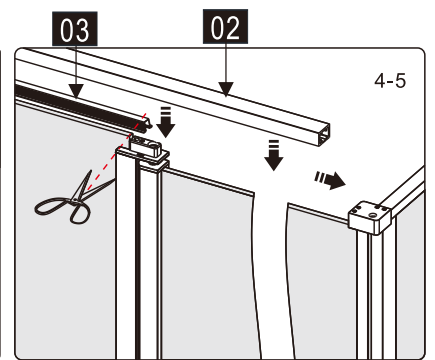

EDZ120

INSTALLATIE HANDLEIDING

Produkt overzicht:

This product is heavy and will require two people to install.

nummer	tekening	aantal	codering	codering	description
01	 M4X14	1 PCS	B0646		
02		1 PCS	B0647	9-ENR01C	Upper profile for door 120cm
03		1 PCS	B0648	9-ENR11	Upper leaking strip for door
04	 ST3.5X40	1 PCS	B0376		
05		1 PCS	B0649	9-ENR12	Cover for solid part and door
06		1 PCS	B0650		
07		8 PCS	B0126	9-ENR04	Mounting ring for wallprofile
08	 ST4X10	8 PCS	B0134		
09		8 PCS	B0241	9-ENR05	Cover for mounting wallprofile
10		1 PCS	B0651		
11		2 PCS	B0652	9-ENR02	Cover for wallprofile
12		2 PCS	B0628	9-ENR03	Wallprofile
13	 M6X6	2 PCS	B0653		
14		1 PCS	B0654		
15		10 PCS	B0050		
16		1 PCS	B0626	9-ENR07	Handle
17	 ST4X35	8 PCS	B0339		
18		2 PCS	B0630	9-ENR08	Cover for screw floor
19	 ST4X35	2 PCS	B0340		
20		1 PCS	B0638	9-ENR09C	Leaking strip horizontal 120cm
21		1 PCS	B0643	9-ENR10C	Floor strip 120cm
22	 Φ2.8mm	1 PCS	B0154		
23	 3mm	1 PCS	B0144		
24	 ST3.5X35	1 PCS	B0664		
25	 Vaseline	1 PCS	B0667		
26		2 PCS	B0860	9-ENR30	Magnetic strip

KRUISKOP

WATERPAS

HAMER

SCHAAR

This product is heavy and will require two people to install.

MAAT(MM)	A	B
900x1200	878~891	1187~1200

LET OPI LINKER VERSIE AFGEBEELD

This product is heavy and will require two people to install.