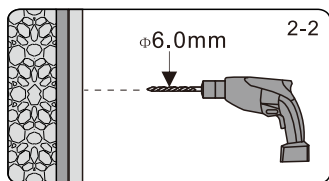

KRUISKOP

WATERPAS

HAMER

SCHAAR

This product is heavy and will require two people to install.

MAAT(MM)	A	B
900x1200	878~891	1187~1200

LET OPI LINKER VERSIE AFGEBEELD

This product is heavy and will require two people to install.