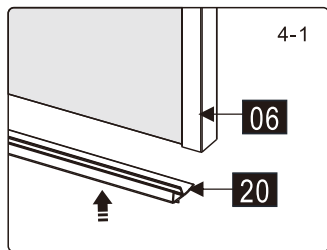

KRUISKOP

WATERPAS

HAMER

SCHAAR

This product is heavy and will require two people to install.

MAAT(MM)	A	B
900x1200	878~891	1187~1200

LET OPI LINKER VERSIE AFGEBEELD

This product is heavy and will require two people to install.