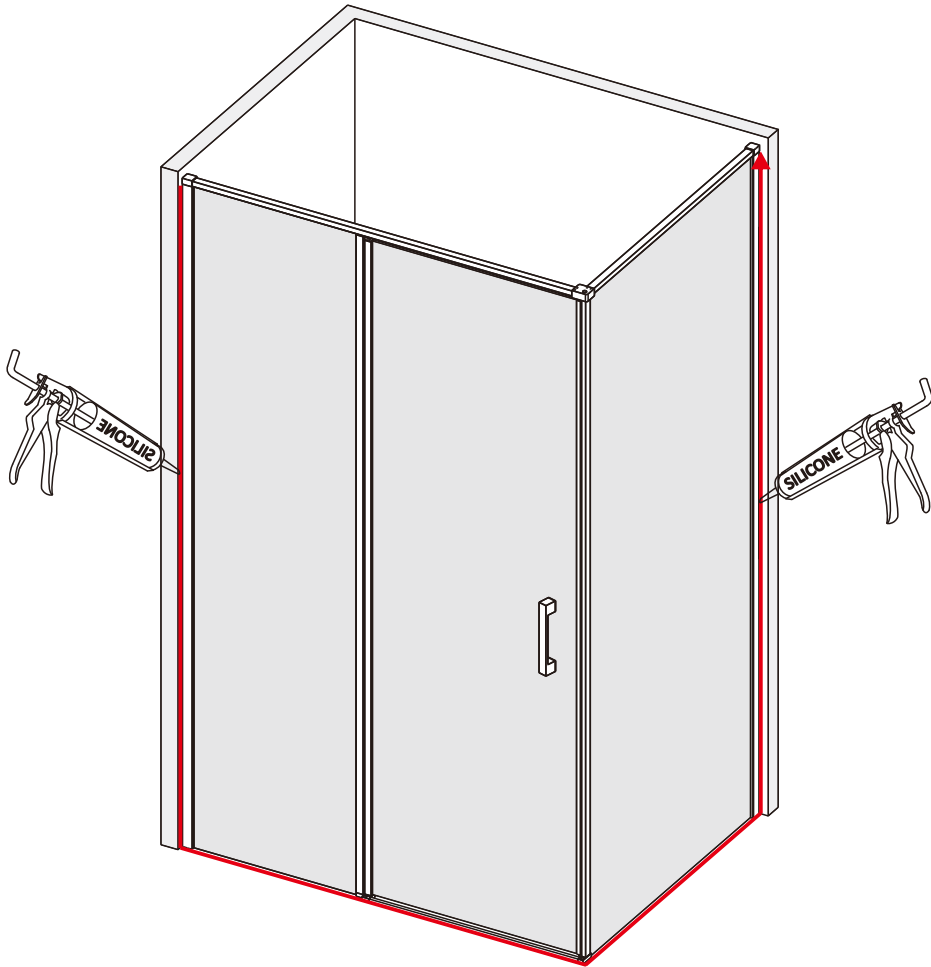

EDZ120

INSTALLATIE HANDLEIDING

Produkt overzicht:

This product is heavy and will require two people to install.

nummer	tekening	aantal	codering	codering	description
01	 M4X14	1 PCS	B0646		
02		1 PCS	B0647	9-ENR01C	Upper profile for door 120cm
03		1 PCS	B0648	9-ENR11	Upper leaking strip for door
04	 ST3.5X40	1 PCS	B0376		
05		1 PCS	B0649	9-ENR12	Cover for solid part and door
06		1 PCS	B0650		
07		8 PCS	B0126	9-ENR04	Mounting ring for wallprofile
08	 ST4X10	8 PCS	B0134		
09		8 PCS	B0241	9-ENR05	Cover for mounting wallprofile
10		1 PCS	B0651		
11		2 PCS	B0652	9-ENR02	Cover for wallprofile
12		2 PCS	B0628	9-ENR03	Wallprofile
13	 M6X6	2 PCS	B0653		
14		1 PCS	B0654		
15		10 PCS	B0050		
16		1 PCS	B0626	9-ENR07	Handle
17	 ST4X35	8 PCS	B0339		
18		2 PCS	B0630	9-ENR08	Cover for screw floor
19	 ST4X35	2 PCS	B0340		
20		1 PCS	B0638	9-ENR09C	Leaking strip horizontal 120cm
21		1 PCS	B0643	9-ENR10C	Floor strip 120cm
22	 Φ2.8mm	1 PCS	B0154		
23	 3mm	1 PCS	B0144		
24	 ST3.5X35	1 PCS	B0664		
25	 Vaseline	1 PCS	B0667		
26		2 PCS	B0860	9-ENR30	Magnetic strip

KRUISKOP

WATERPAS

HAMER

SCHAAR

This product is heavy and will require two people to install.

MAAT(MM)	A	B
900x1200	878~891	1187~1200

LET OPI LINKER VERSIE AFGEBEELD

This product is heavy and will require two people to install.

This product is heavy and will require two people to install.

16

04

This product is heavy and will require two people to install.

7

This product is heavy and will require two people to install.

This product is heavy and will require two people to install.