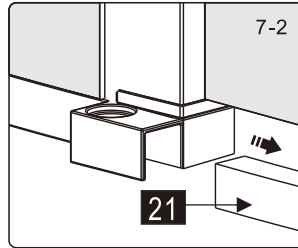

EDZ120

INSTALLATIE HANDLEIDING

Produkt overzicht:

This product is heavy and will require two people to install.

nummer	tekening	aantal	codering	codering	description
01	 M4X14	1 PCS	B0646		
02		1 PCS	B0647	9-ENR01C	Upper profile for door 120cm
03		1 PCS	B0648	9-ENR11	Upper leaking strip for door
04	 ST3.5X40	1 PCS	B0376		
05		1 PCS	B0649	9-ENR12	Cover for solid part and door
06		1 PCS	B0650		
07		8 PCS	B0126	9-ENR04	Mounting ring for wallprofile
08	 ST4X10	8 PCS	B0134		
09		8 PCS	B0241	9-ENR05	Cover for mounting wallprofile
10		1 PCS	B0651		
11		2 PCS	B0652	9-ENR02	Cover for wallprofile
12		2 PCS	B0628	9-ENR03	Wallprofile
13	 M6X6	2 PCS	B0653		
14		1 PCS	B0654		
15		10 PCS	B0050		
16		1 PCS	B0626	9-ENR07	Handle
17	 ST4X35	8 PCS	B0339		
18		2 PCS	B0630	9-ENR08	Cover for screw floor
19	 ST4X35	2 PCS	B0340		
20		1 PCS	B0638	9-ENR09C	Leaking strip horizontal 120cm
21		1 PCS	B0643	9-ENR10C	Floor strip 120cm
22	 Φ2.8mm	1 PCS	B0154		
23	 3mm	1 PCS	B0144		
24	 ST3.5X35	1 PCS	B0664		
25	 Vaseline	1 PCS	B0667		
26		2 PCS	B0860	9-ENR30	Magnetic strip

KRUISKOP

WATERPAS

HAMER

SCHAAR

This product is heavy and will require two people to install.

MAAT(MM)	A	B
900x1200	878~891	1187~1200

LET OPI LINKER VERSIE AFGEBEELD

This product is heavy and will require two people to install.

This product is heavy and will require two people to install.

16

04

This product is heavy and will require two people to install.

7

This product is heavy and will require two people to install.

This product is heavy and will require two people to install.