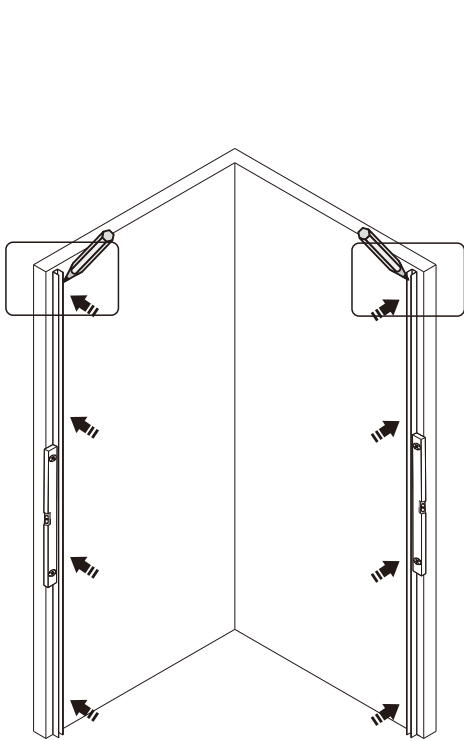

EDZ120

INSTALLATIE HANDLEIDING

Produkt overzicht:

This product is heavy and will require two people to install.

nummer	tekening	aantal	codering	codering	description
01	 M4X14	1 PCS	B0646		
02		1 PCS	B0647	9-ENR01C	Upper profile for door 120cm
03		1 PCS	B0648	9-ENR11	Upper leaking strip for door
04	 ST3.5X40	1 PCS	B0376		
05		1 PCS	B0649	9-ENR12	Cover for solid part and door
06		1 PCS	B0650		
07		8 PCS	B0126	9-ENR04	Mounting ring for wallprofile
08	 ST4X10	8 PCS	B0134		
09		8 PCS	B0241	9-ENR05	Cover for mounting wallprofile
10		1 PCS	B0651		
11		2 PCS	B0652	9-ENR02	Cover for wallprofile
12		2 PCS	B0628	9-ENR03	Wallprofile
13	 M6X6	2 PCS	B0653		
14		1 PCS	B0654		
15		10 PCS	B0050		
16		1 PCS	B0626	9-ENR07	Handle
17	 ST4X35	8 PCS	B0339		
18		2 PCS	B0630	9-ENR08	Cover for screw floor
19	 ST4X35	2 PCS	B0340		
20		1 PCS	B0638	9-ENR09C	Leaking strip horizontal 120cm
21		1 PCS	B0643	9-ENR10C	Floor strip 120cm
22	 Φ2.8mm	1 PCS	B0154		
23	 3mm	1 PCS	B0144		
24	 ST3.5X35	1 PCS	B0664		
25	 Vaseline	1 PCS	B0667		
26		2 PCS	B0860	9-ENR30	Magnetic strip

KRUISKOP

WATERPAS

HAMER

SCHAAR

This product is heavy and will require two people to install.

MAAT(MM)	A	B
900x1200	878~891	1187~1200

LET OPI LINKER VERSIE AFGEBEELD

This product is heavy and will require two people to install.

This product is heavy and will require two people to install.

16

04

This product is heavy and will require two people to install.

7

This product is heavy and will require two people to install.

This product is heavy and will require two people to install.