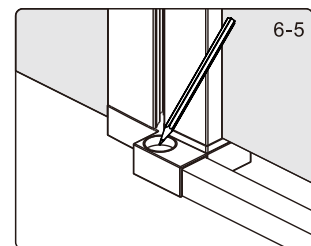

This product is heavy and will require two people to install.