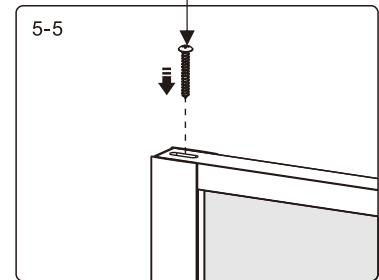

This product is heavy and will require two people to install.