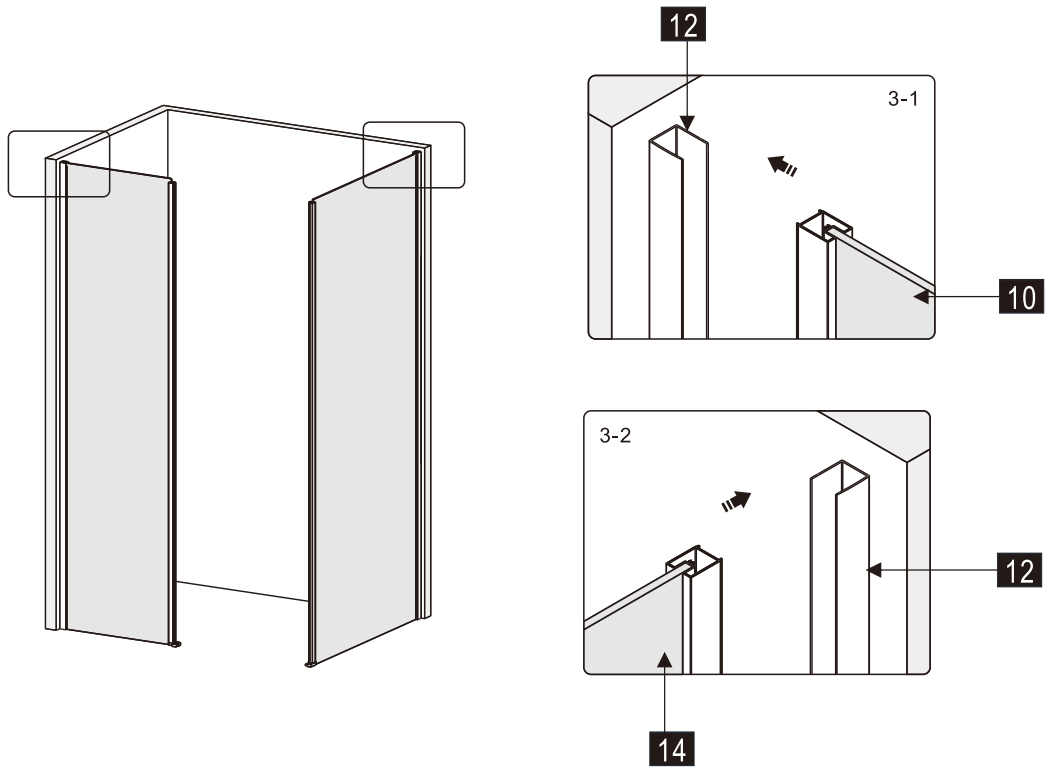

EDZ120

INSTALLATIE HANDLEIDING

Produkt overzicht:

This product is heavy and will require two people to install.

nummer	tekening	aantal	codering	codering	description
01	 M4X14	1 PCS	B0646		
02		1 PCS	B0647	9-ENR01C	Upper profile for door 120cm
03		1 PCS	B0648	9-ENR11	Upper leaking strip for door
04	 ST3.5X40	1 PCS	B0376		
05		1 PCS	B0649	9-ENR12	Cover for solid part and door
06		1 PCS	B0650		
07		8 PCS	B0126	9-ENR04	Mounting ring for wallprofile
08	 ST4X10	8 PCS	B0134		
09		8 PCS	B0241	9-ENR05	Cover for mounting wallprofile
10		1 PCS	B0651		
11		2 PCS	B0652	9-ENR02	Cover for wallprofile
12		2 PCS	B0628	9-ENR03	Wallprofile
13	 M6X6	2 PCS	B0653		
14		1 PCS	B0654		
15		10 PCS	B0050		
16		1 PCS	B0626	9-ENR07	Handle
17	 ST4X35	8 PCS	B0339		
18		2 PCS	B0630	9-ENR08	Cover for screw floor
19	 ST4X35	2 PCS	B0340		
20		1 PCS	B0638	9-ENR09C	Leaking strip horizontal 120cm
21		1 PCS	B0643	9-ENR10C	Floor strip 120cm
22	 Φ2.8mm	1 PCS	B0154		
23	 3mm	1 PCS	B0144		
24	 ST3.5X35	1 PCS	B0664		
25	 Vaseline	1 PCS	B0667		
26		2 PCS	B0860	9-ENR30	Magnetic strip

KRUISKOP

WATERPAS

HAMER

SCHAAR

This product is heavy and will require two people to install.

MAAT(MM)	A	B
900x1200	878~891	1187~1200

LET OPI LINKER VERSIE AFGEBEELD

This product is heavy and will require two people to install.