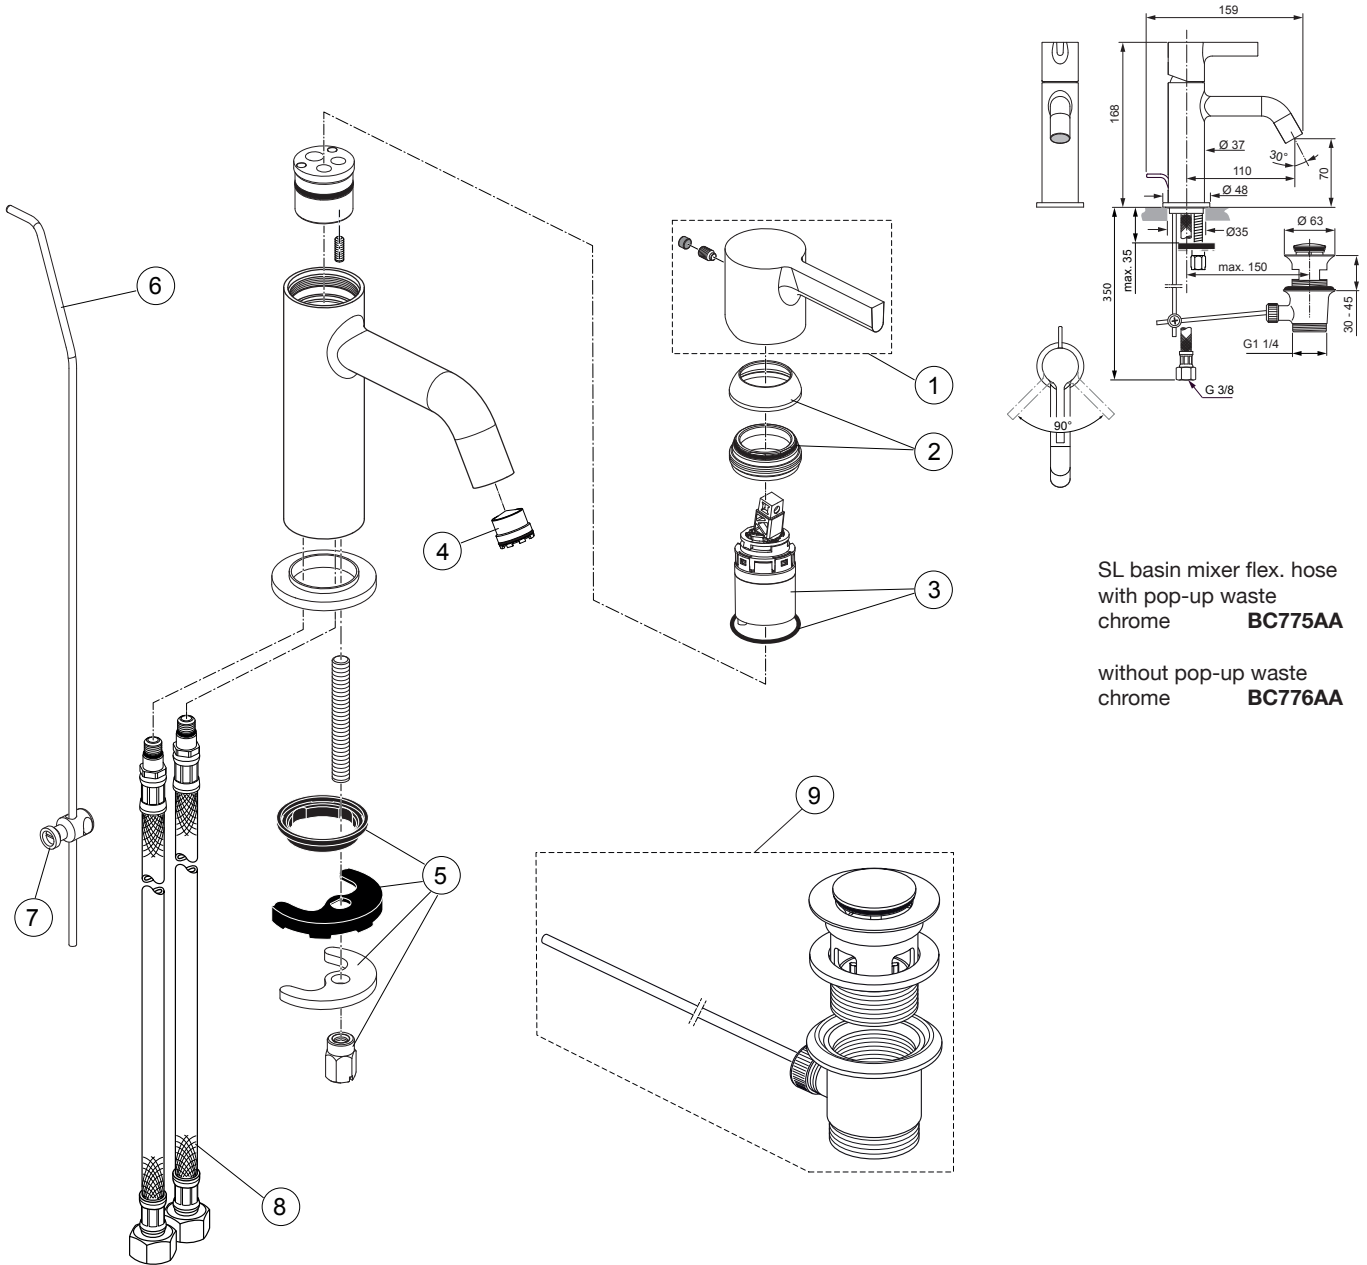

Produced since: **Nov. 2019**

SL basin mixer flex. hose
with pop-up waste
chrome **BC775AA**

without pop-up waste
chrome **BC776AA**

Replace XX with the appropriate finish code

Chrome = AA Silver Storm = GN Gold = A2 Magnetic Grey = A5

Example spare part order:

A 861 419 AA in Chrome

Pos.	Description	Part-Number	Qty.	Pos.	Description	Part-Number	Qty.
1	Lever cpl.	A 861 419 XX	1 Set				
2	Cover cap with O-ring	A 861 417 XX	1 pcs				
3	Cartridge Ø28 + O - Ring	A 861 397 NU	1 Set				
4	Aerator M24x1 - 5ltr/min	A 960 197 NU*	1 pcs				
5	Fixation kit	A 960 486 NU*	1 Set				
6	Lift rod cpl. + Pos. 8	B 960 900 XX	1 Set				
7	Bracket	A 961 172 NU	1 pcs				
8	Flex. hose M8x1-G3/8-425	A 962 370 NU	1 pcs				
9	Pop-up waste complete	A 961 230 XX	1 Set				

*Universal set (not all parts needed)