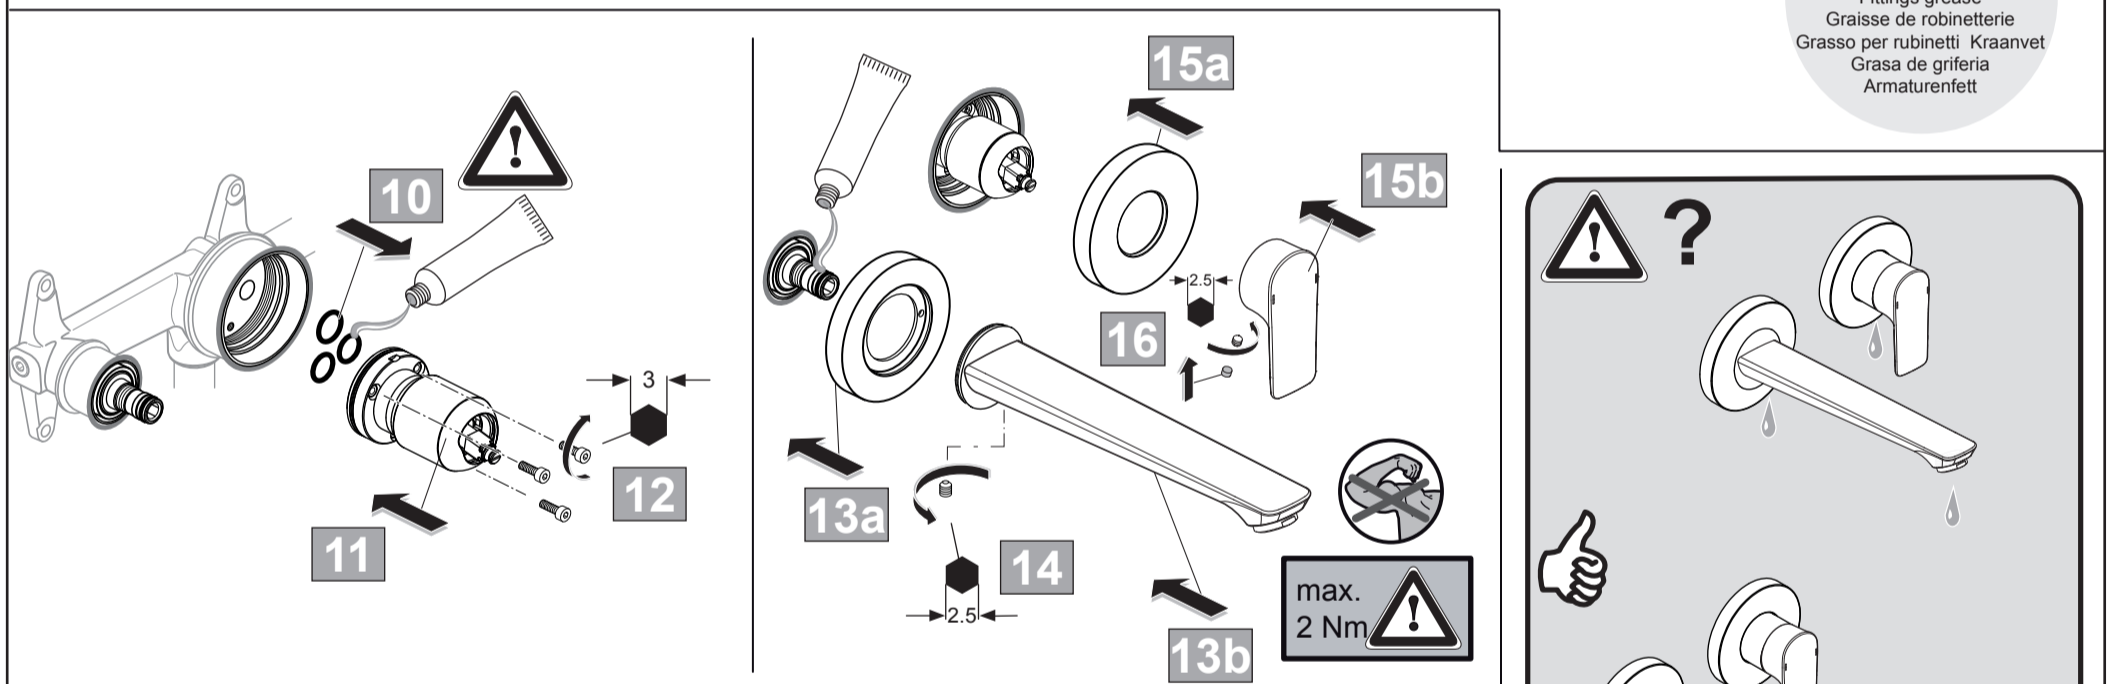

P bar		MAX. 10		5		Q (3 bar)
	T °C		MAX. 80		65		
					55		l/min
							5