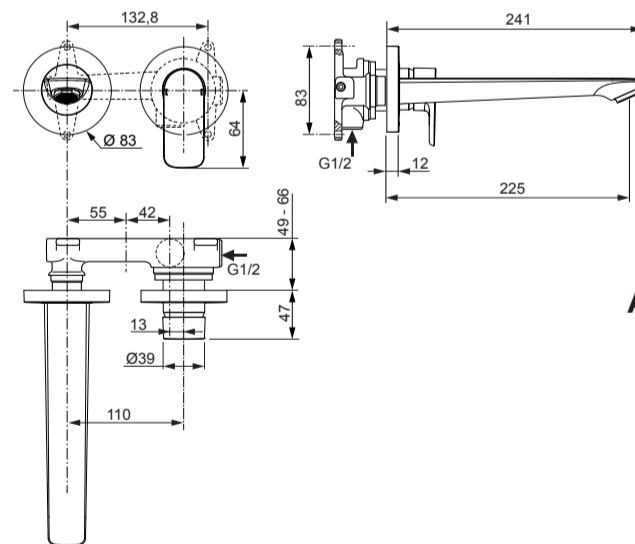

CONNECT AIR

A 7009 .. A 7029 ..

0817 / A 868 364
(+ A 865 612)
Made in Germany

A 7009 ..