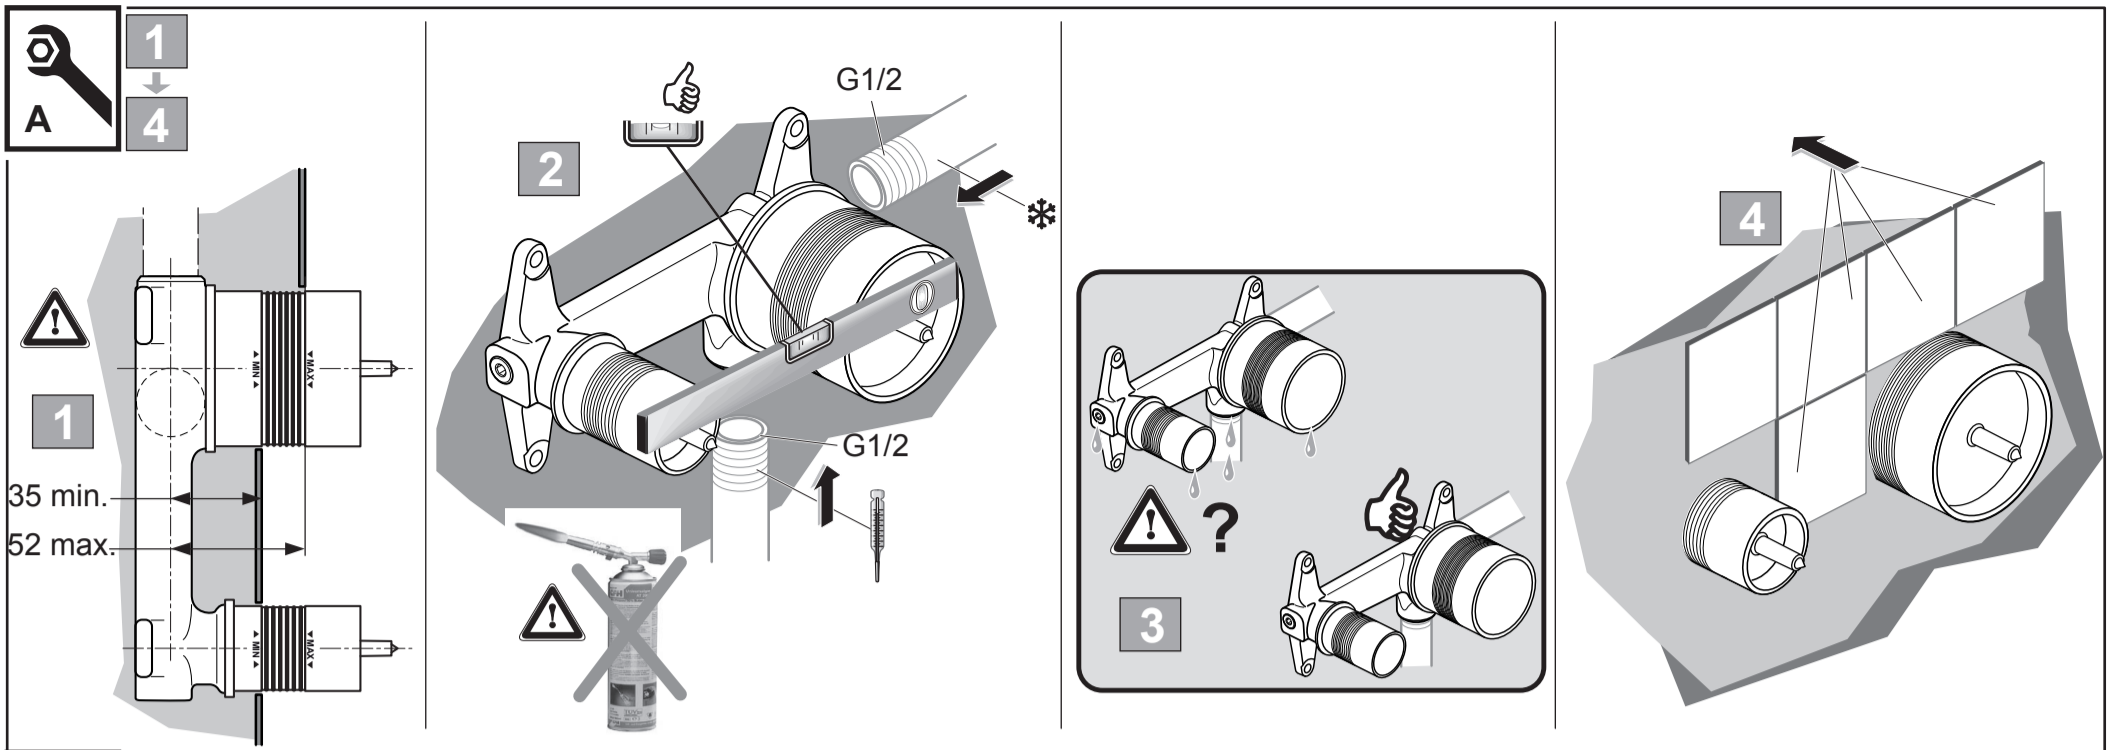

P bar		MAX. 10		5		Q (3 bar)
	T °C		MAX. 80		65		
					55		l/min
							5