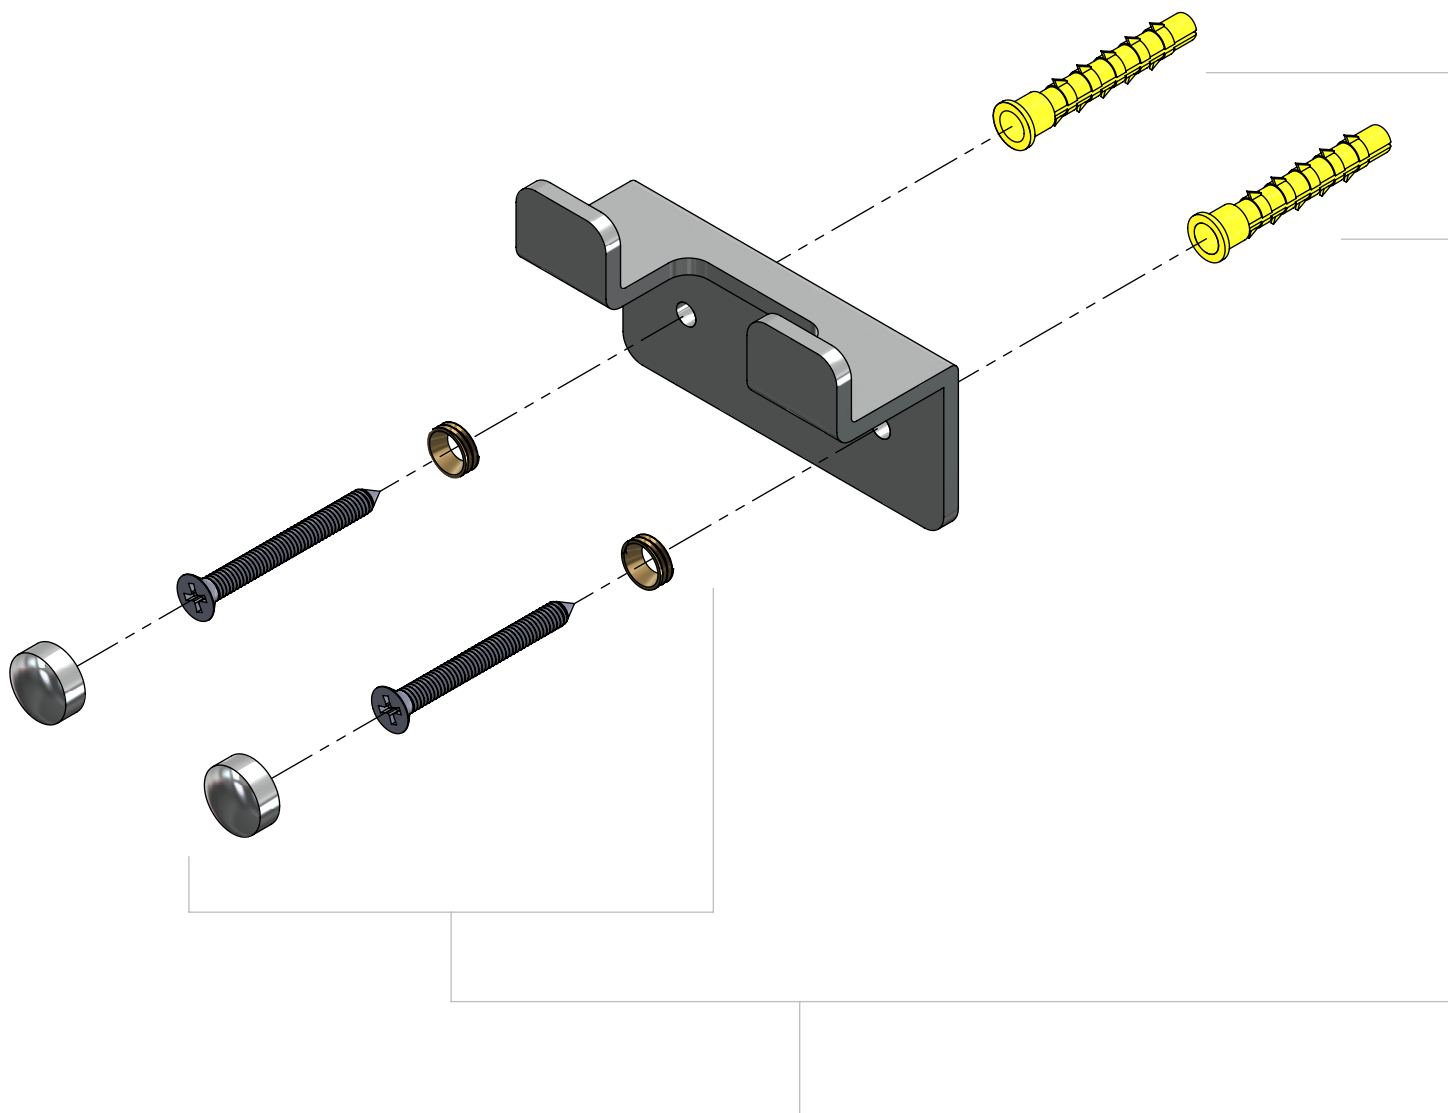

# Fold - towel hook

Chrome, double

clou

CL/09.04066.29

Spare parts

CL/1051.9100.29