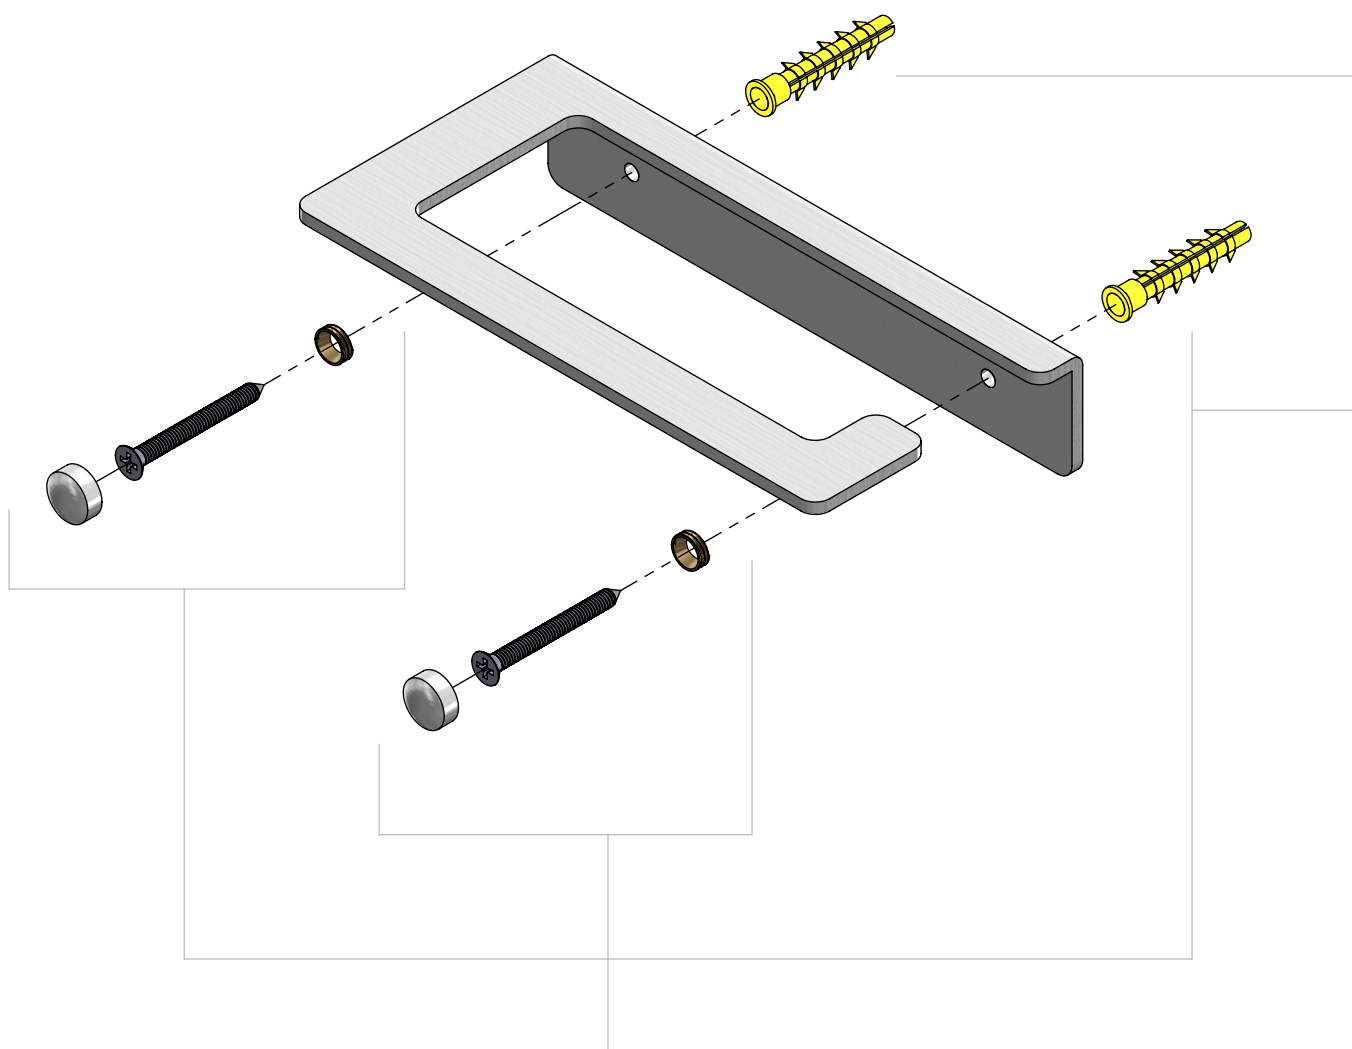

Fold - toilet paper holder

Brushed stainless steel

clou

CL/09.04030.41

Spare parts

CL/1051.9100.41