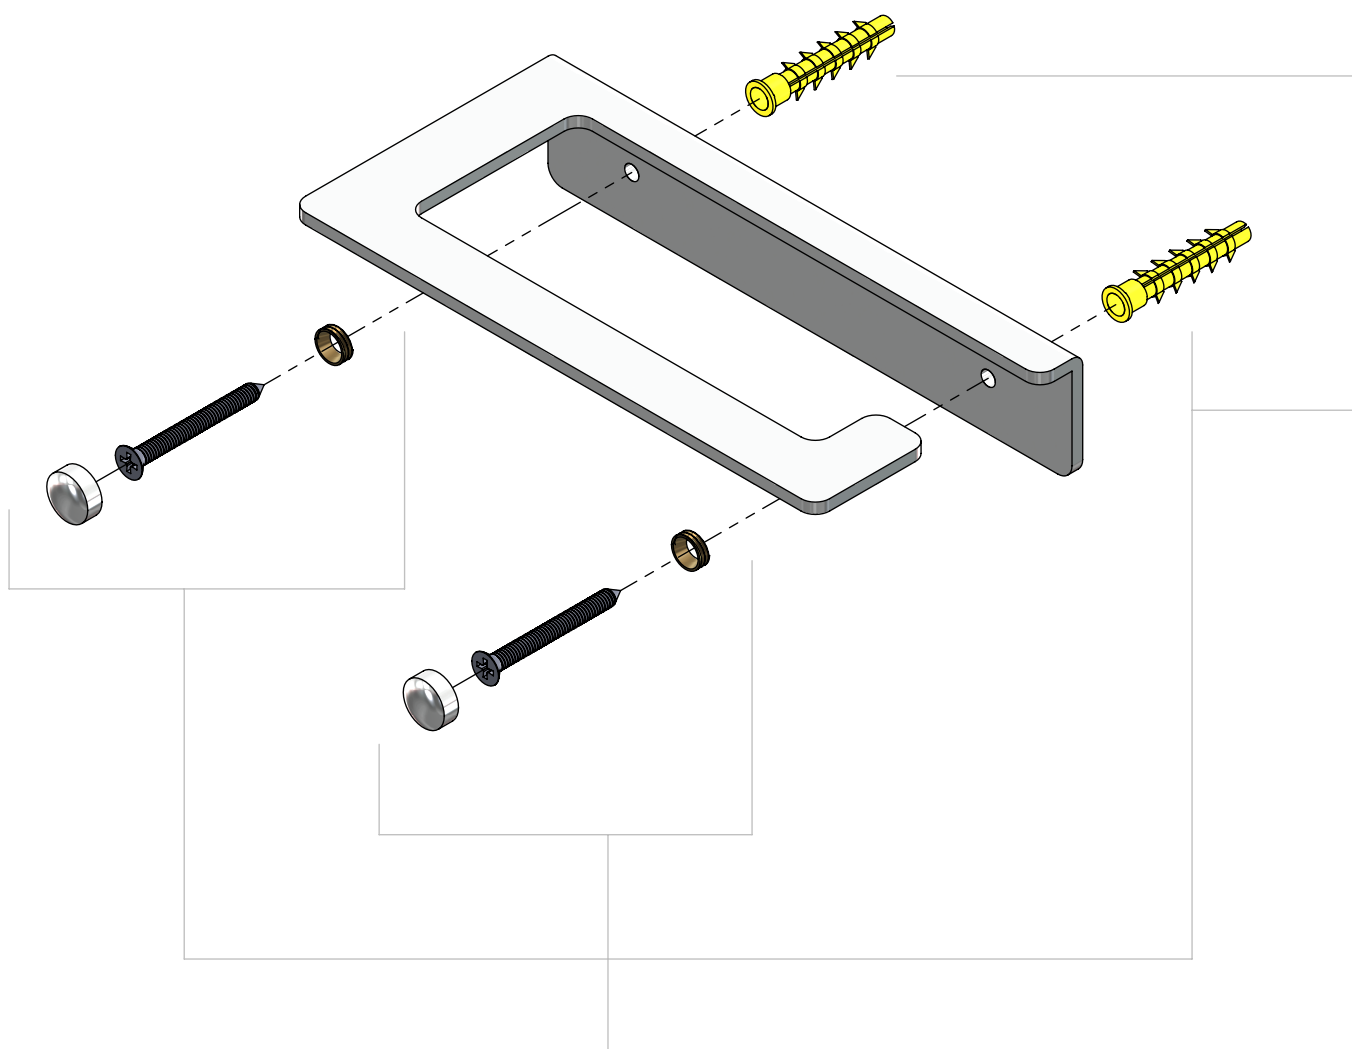

Fold - toilet paper holder

chrome

clou

CL/09.04030.29

Spare parts

CL/1051.9100.29