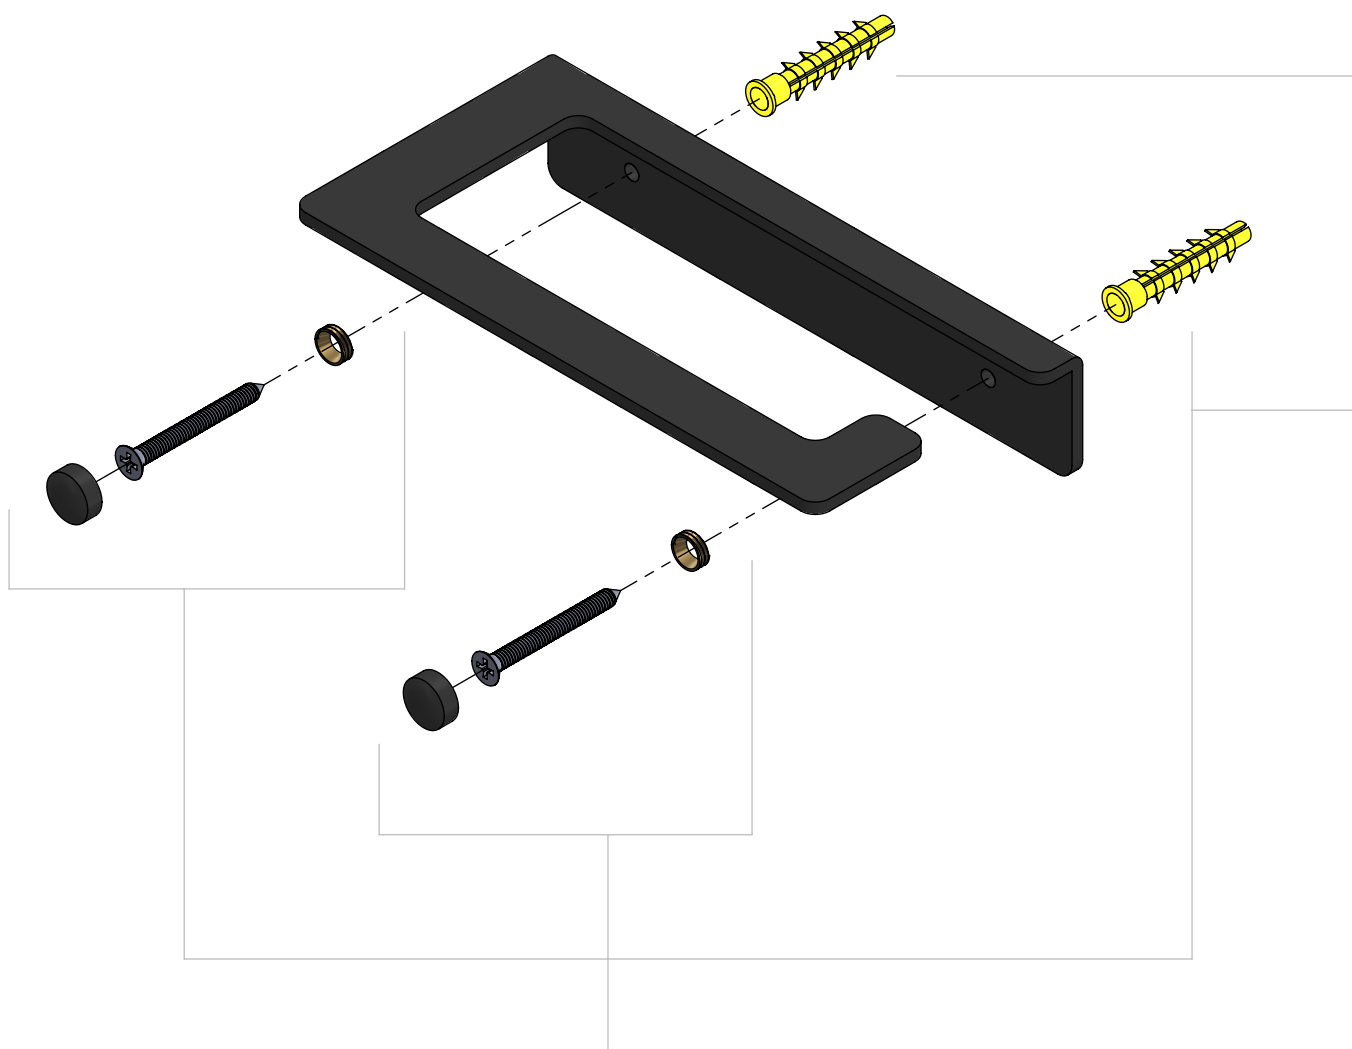

Fold - toilet paper holder

matt black

clou

CL/09.04030.21

Spare parts

CL/1051.9100.21