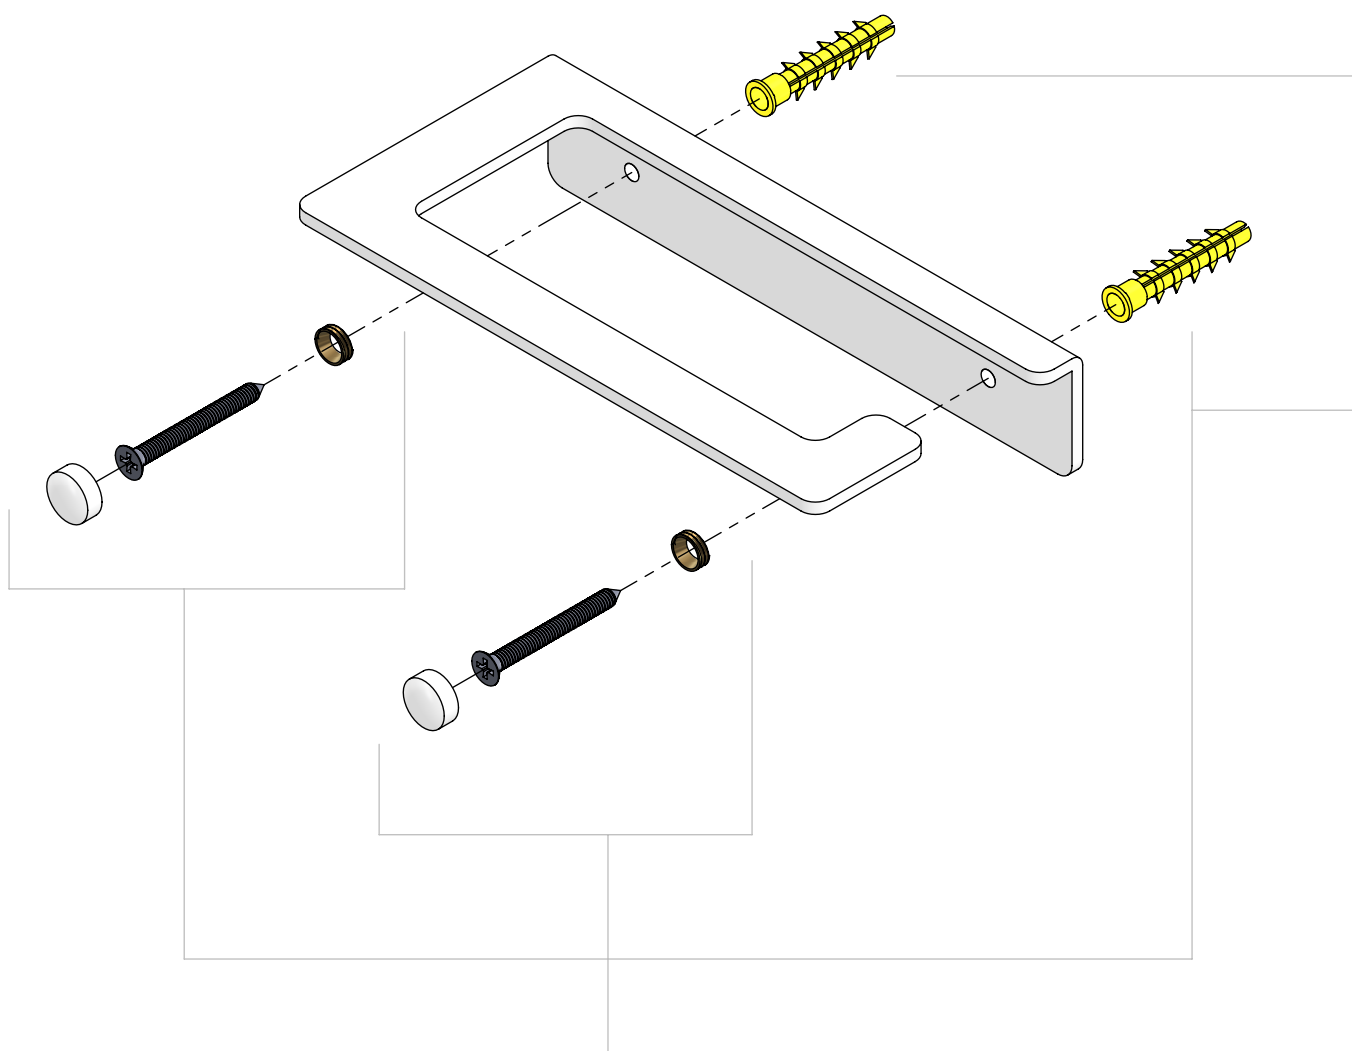

# Fold - toilet paper holder

matt white

**clou**

CL/09.04030.20

Spare parts

CL/1051.9100.20