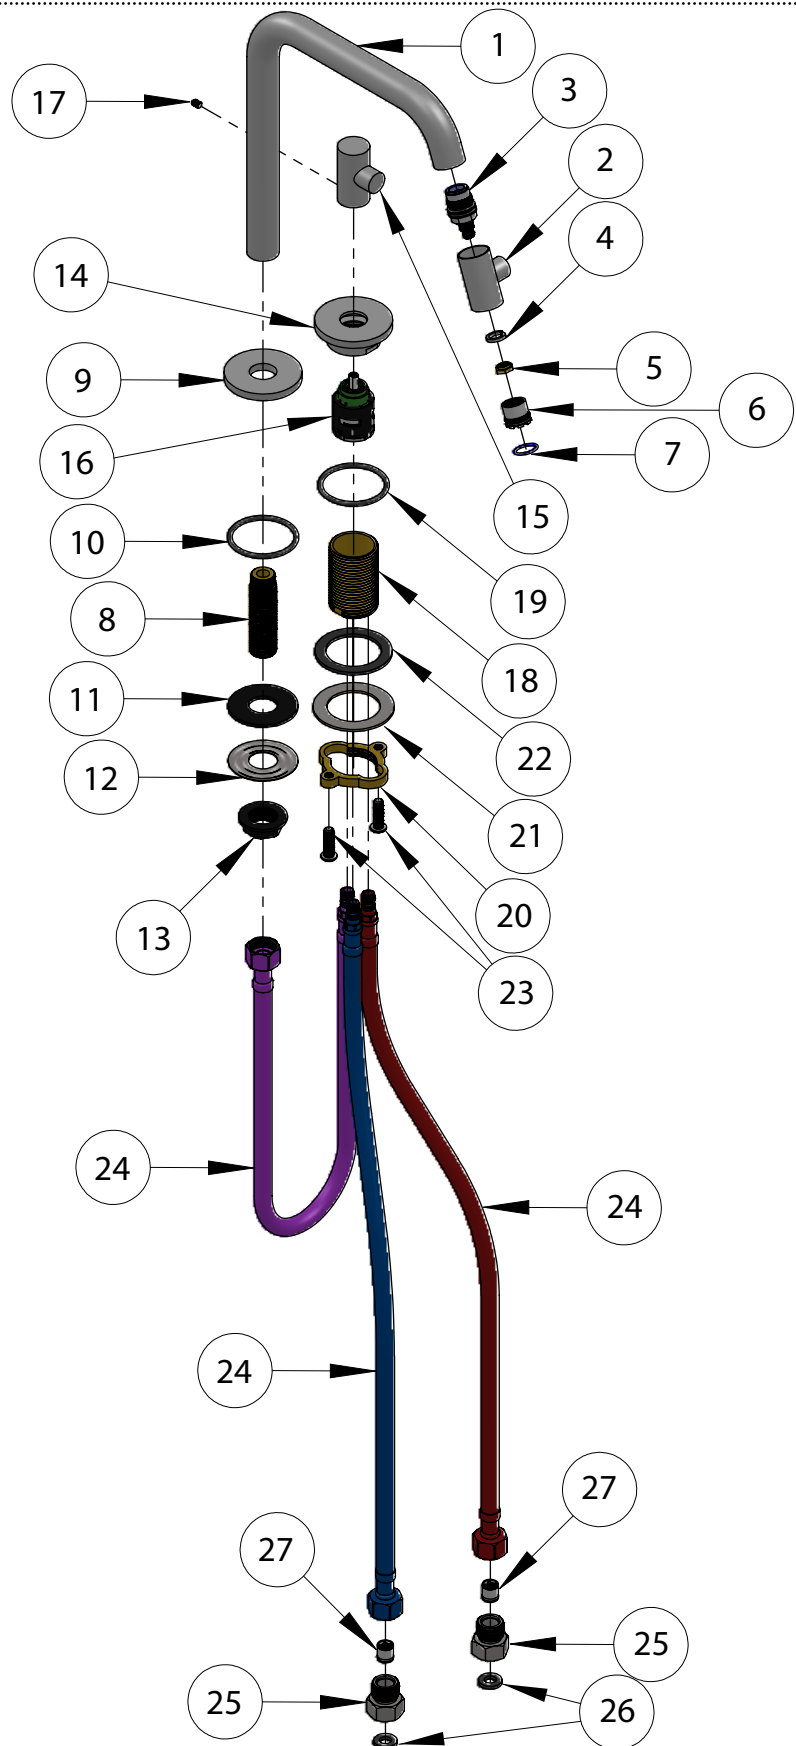

kaldur_washbasin mixer right

CL/06.15.003.29.R

Part

- 1 body
- 2 body handle
- 3 body cartridge
- 4 spring washer
- 5 body cartridge fixation
- 6 aerator
- 7 O-ring aerator
- 8 transit piece
- 9 body rosette
- 10 body rosette O-ring
- 11 body plastic washer
- 12 body metal washer
- 13 body mounting nut
- 14 handle rosette
- 15 handle
- 16 handle cartridge
- 17 M4x6 bolt
- 18 handle body
- 19 handle rosette O-ring
- 20 handle fixation
- 21 handle metal rosette
- 22 handle rubber rosette
- 23 M6x20 bolt
- 24 flexible hose
- 25 non-return valve housing
- 26 non-return valve housing O-ring
- 27 non-return valve

kaldur_washbasin mixer right

CL/06.15.003.29.R

clou
bath findings

Spare parts