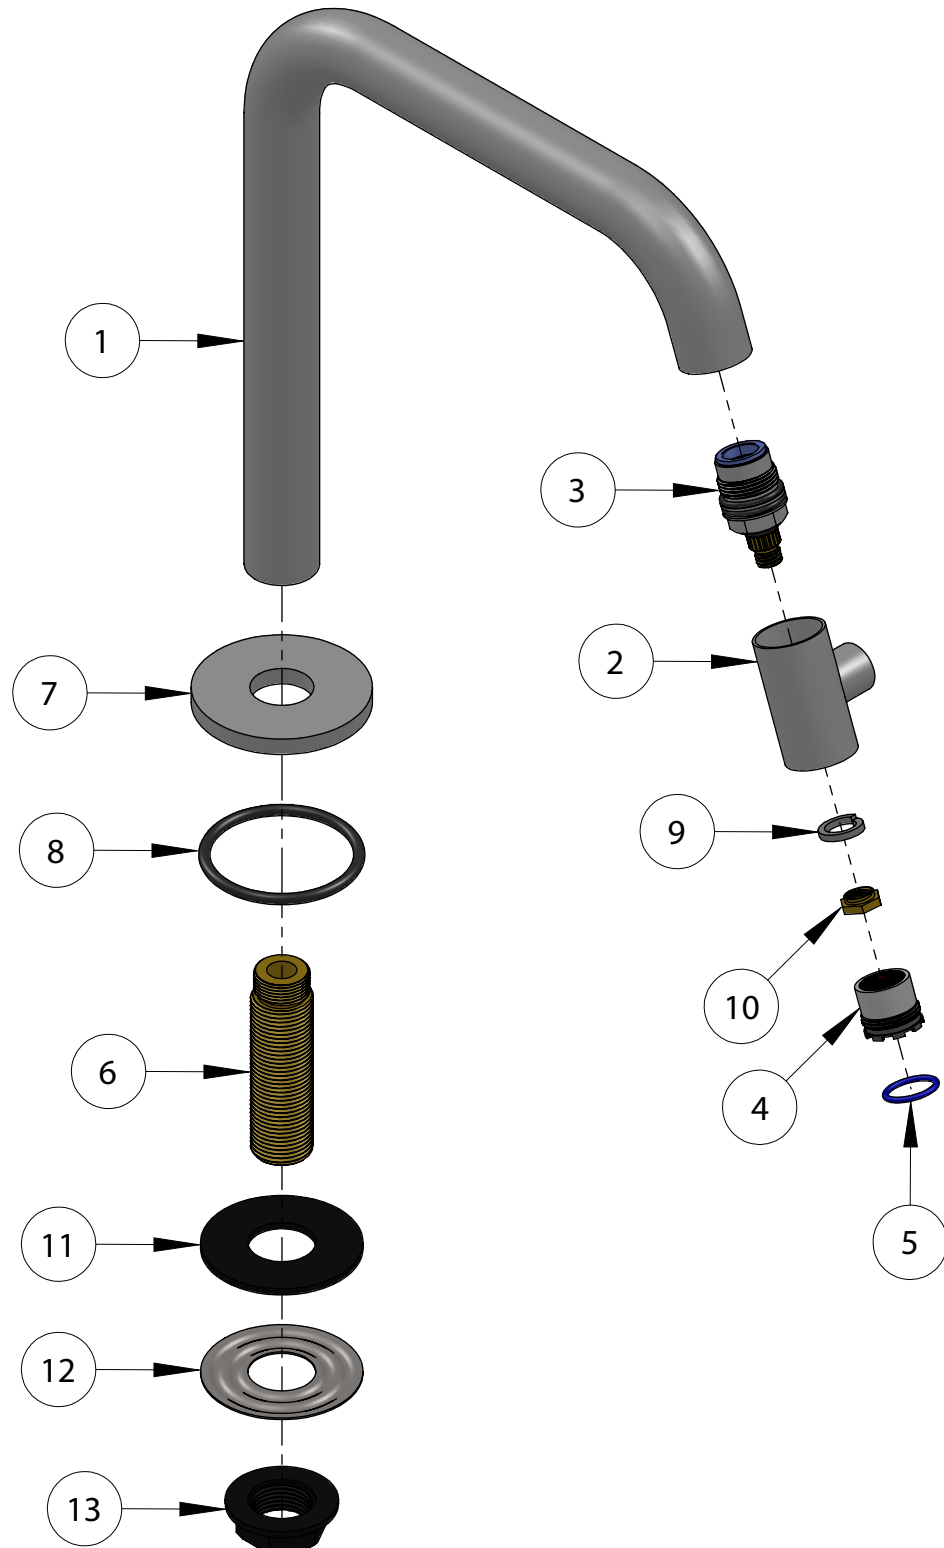

# kaldur\_standing cold-water tap right long

CL/06.05.003.29.R

## Part

- 1 body
- 2 handle
- 3 cartridge
- 4 aerator
- 5 O-ring aerator
- 6 transit piece
- 7 rosette
- 8 O-ring rosette
- 9 spring washer
- 10 cartridge fixation
- 11 plastic washer
- 12 metal washer
- 13 mounting nut

# kaldur\_standing cold-water tap right long

CL/06.05.003.29.R

---

**clou**  
bath findings

Spare parts