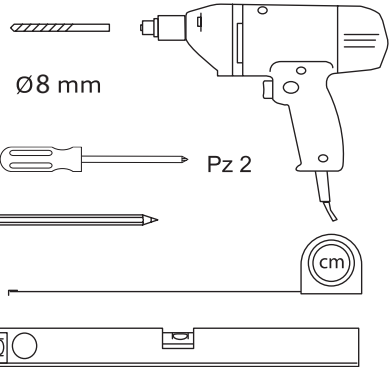

MONTAGE INSTRUCTIES

1

2

3

4

5

Press the icon shortly  to control on/off the lighting and heating pad.

Press and hold the icon  to change the colour temperature/dimmer.