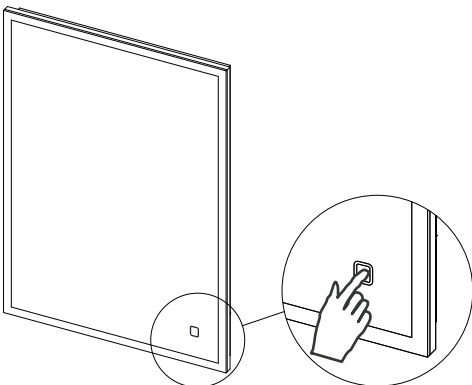

MONTAGE INSTRUCTIES

1

2

3

4

5

Press the icon shortly  to control on/off the lighting and heating pad.

Press and hold the icon  to change the colour temperature/dimmer.