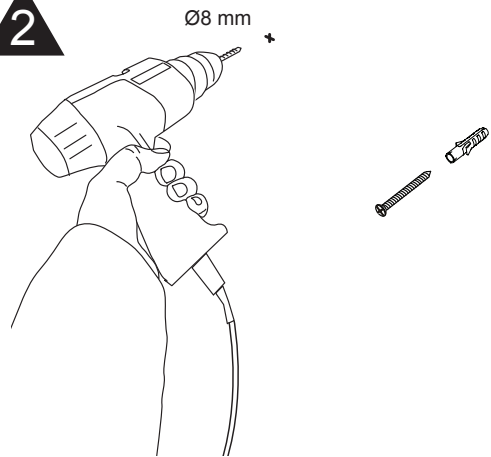

MONTAGE INSTRUCTIES

1

2

3

4

5

Press the icon shortly  to control on/off the lighting and heating pad.

Press and hold the icon  to change the colour temperature/dimmer.