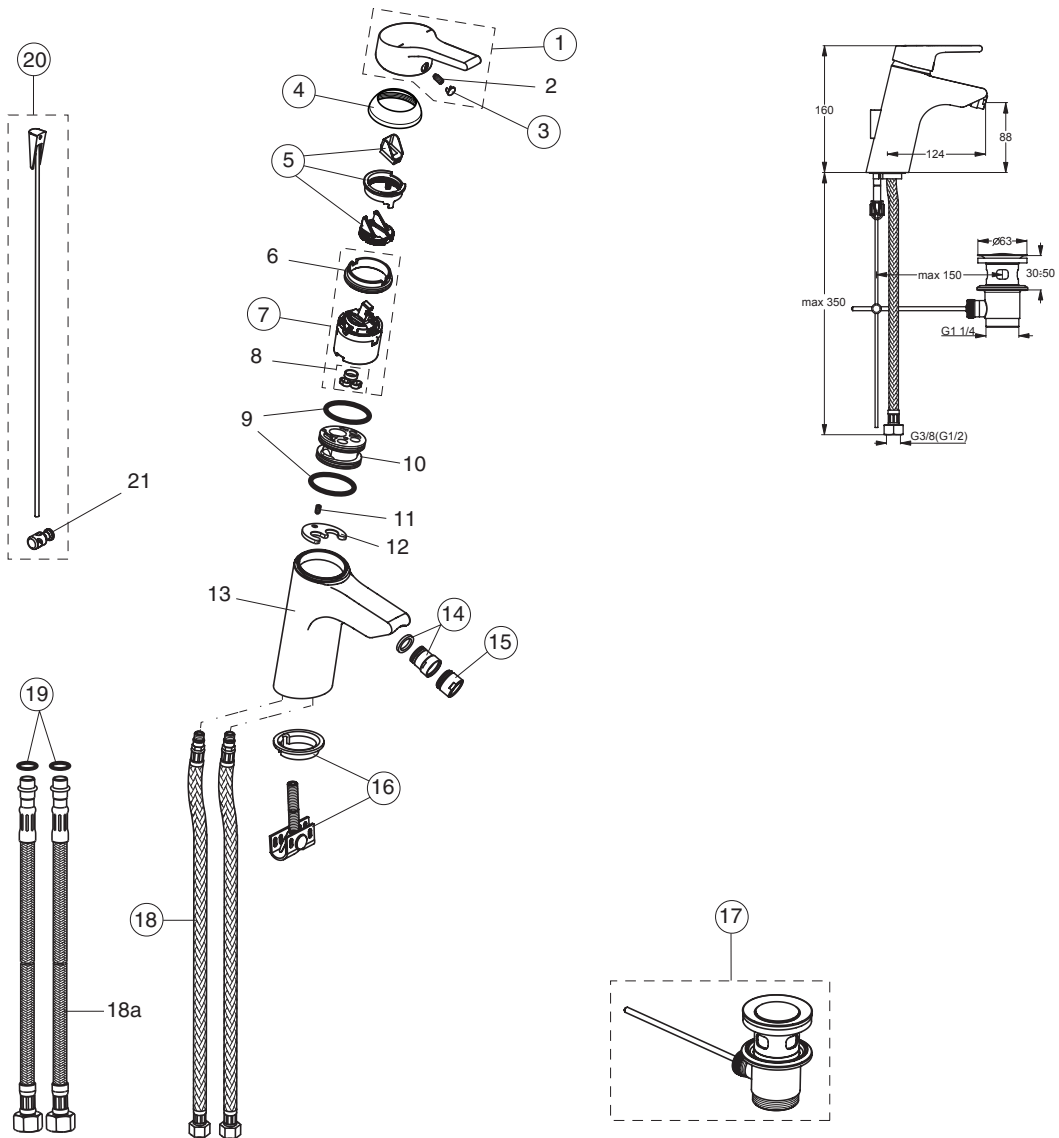

ACTIVE (B8064AA;B8065AA;B8664AA)

Pos.	Signify	Spare parts-Nr	Quantity	Pos.	Signify	Spare parts-Nr	Quantity
1	Lever,w/logo ISI-compl.	B960673AA	1 Pcs.	18a	Flex hose F3/8-D10.5 L445mm		2 Pcs.
2	Screw M5x10		1 Pcs.	19	O-Ring $\varnothing 10 \times 2.5$	A963788NU	2 Pcs.
3	Cap decorative	B960473AA	1 Pcs.	20	Pull-up rod-compl.	B960479AA	1 Set
4+6	Cap	B960862AA	1 Pcs.	21	Pop up waste shackle		1 Pcs.
5	Eco click set D40	B960477NU	1 Pcs.				
6	Screw M43x1.5 M41x1.5		1 Pcs.				
7	Cartridge $\varnothing 40$ mm	B960863NU	1 Pcs.				
8	O-Ring-set		1 Set				
9	O-Ring $\varnothing 35 \times 2$		2 Pcs.				
10	Manifold $\varnothing 40$		1 Pcs.				
11	Screw M4x8		1 Pcs.				
12	Connector		1 Pcs.				
13	Body bidet		1 Pcs.				
14	Swivel adaptor for alchemy mono bidet	A960019AA	1 Pcs.				
15	Aerator M18x1	B964902AA	1 Pcs.				
16	Connecting set	A960949NU	1 Set				
17	Pop-up drain ass.	A961230AA	1 Pcs.				
18	Flex hose F1/2 M10x1/8x12/L400	B964562AA	1 Pcs.				