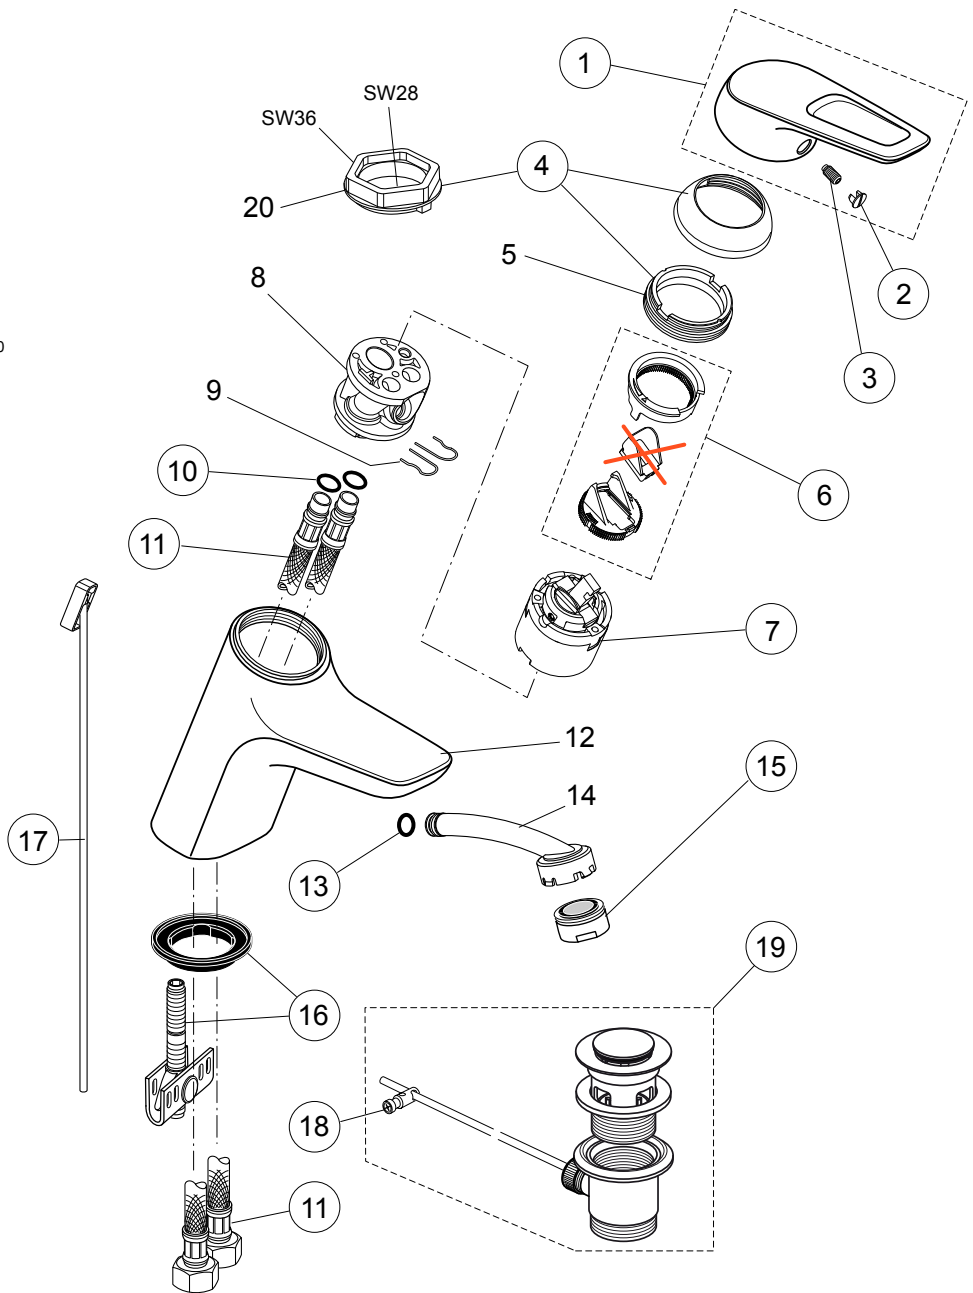

Produced from: Jan. 2011

SL basin mixer 5ltr/min
with flex. hose
with pop-up waste
chrome

A5658AA

Replace XX with the appropriate finish code
chrome = AA,

Example spare part order:
A 963 313 AA in chrome

Pos.	Description	Part-Number	Qty.	Pos.	Description	Part-Number	Qty.
1	Lever compl. with Logo ISI	A 963 313 XX	1 pcs	12	Body / container		
2	Cap red/blue for handle	A 963 054 NU	1 pcs	13	O-ring $\varnothing 8 \times 1,5$	A 961 118 NU	1 pcs
3	Thread pin M5x10 DIN915	A 963 309 NU	1 pcs	14	Inlet WT with M24x1		
4	Cover + pos.5 + key	B 960 862 XX	1 pcs	15	Aerator M24x1 -orange-	B 960 754 XX	1 pcs
5	Thread ring M43x1,5 / M41x1,5			16	Fixation kit Top-Fix	A 960 949 NU	1 Set
6	ECO-function / Hot limiter	A 963 314 NU	1 Set	17	Lift rod with pull knob	A 963 357 XX	1 pcs
7	Cartridge $\varnothing 40$ complete	A 963 785 NU	1 pcs	18	Bracket	A 963 404 NU	1 pcs
8	Manifold			19	Pop-up waste complete	A 961 230 XX	1 pcs
9	Clip			20	Insert for socket wrench (key for pos. 5)		
10	O-ring $\varnothing 10 \times 2,5$	A 963 788 NU	1 pcs				
11	Flex. hose / Clip / G3/8	A 963 324 NU	1 pcs				