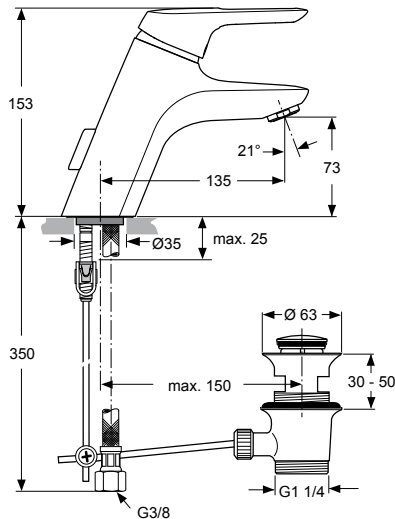

Produced from: Jan. 2011

SL basin mixer 5ltr/min
with flex. hose
with pop-up waste
chrome

A5658AA

Replace XX with the appropriate finish code
chrome = AA,

Example spare part order:
A 963 313 AA in chrome

Pos.	Description	Part-Number	Qty.	Pos.	Description	Part-Number	Qty.
1	Lever compl. with Logo ISI	A 963 313 XX	1 pcs	12	Body / container		
2	Cap red/blue for handle	A 963 054 NU	1 pcs	13	O-ring $\varnothing 8 \times 1,5$	A 961 118 NU	1 pcs
3	Thread pin M5x10 DIN915	A 963 309 NU	1 pcs	14	Inlet WT with M24x1		
4	Cover + pos.5 + key	B 960 862 XX	1 pcs	15	Aerator M24x1 -orange-	B 960 754 XX	1 pcs
5	Thread ring M43x1,5 / M41x1,5			16	Fixation kit Top-Fix	A 960 949 NU	1 Set
6	ECO-function / Hot limiter	A 963 314 NU	1 Set	17	Lift rod with pull knob	A 963 357 XX	1 pcs
7	Cartridge $\varnothing 40$ complete	A 963 785 NU	1 pcs	18	Bracket	A 963 404 NU	1 pcs
8	Manifold			19	Pop-up waste complete	A 961 230 XX	1 pcs
9	Clip			20	Insert for socket wrench (key for pos. 5)		
10	O-ring $\varnothing 10 \times 2,5$	A 963 788 NU	1 pcs				
11	Flex. hose / Clip / G3/8	A 963 324 NU	1 pcs				