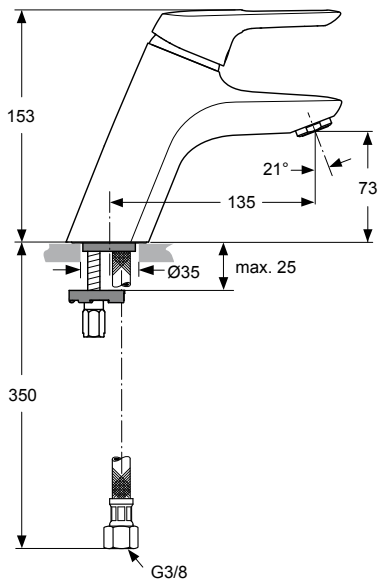

Produced from: Jan. 2011

SL basin mixer flex. hose
without pop-up waste
chrome

A5647AA

Replace XX with the appropriate finish code
chrome = AA,

Example spare part order:
A 963 313 AA in chrome

Pos.	Description	Part-Number	Qty.	Pos.	Description	Part-Number	Qty.
1	Lever compl. with Logo ISI	A 963 313 XX	1 pcs	12	Body / container		
2	Cap red/blue for handle	A 963 054 NU	1 pcs	13	O-ring Ø 8x1,5	A 961 118 NU	1 pcs
3	Thread pin M5x10 DIN915	A 963 309 NU	1 pcs	14	Inlet WT with M24x1		
4	Cover + pos.5 + key	B 960 862 XX	1 pcs	15	Aerator M24x1 -A-	A 960 321 XX	1 pcs
5	Thread ring M43x1,5 / M41x1,5			16	Stud M8x56		
6	ECO-function / Hot limiter	A 963 314 NU	1 Set	17	Fixation kit universal	A 960 001 NU	1 Set
7	Cartridge Ø40 complete	A 963 785 NU	1 pcs	18	Insert for socket wrench (key for pos. 5)		
8	Manifold						
9	Clip						
10	O-ring Ø 10x2,5	A 963 788 NU	1 pcs				
11	Flex. hose / Clip / G3/8	A 963 324 NU	1 pcs				