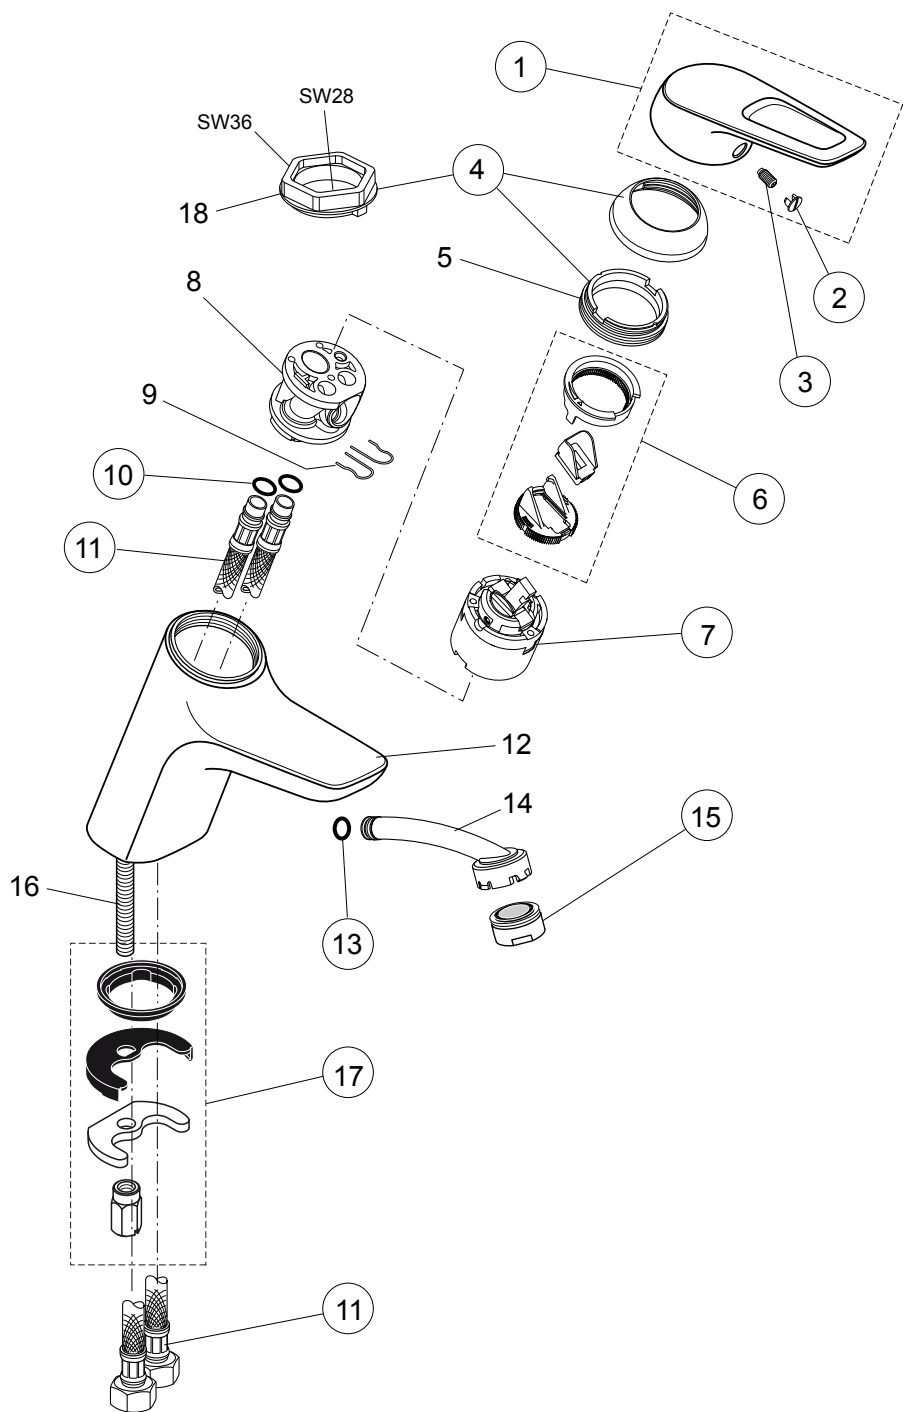

Produced from: Jan. 2011

SL basin mixer flex. hose
without pop-up waste
chrome

A5647AA

Replace XX with the appropriate finish code
chrome = AA,

Example spare part order:
A 963 313 AA in chrome

Pos.	Description	Part-Number	Qty.	Pos.	Description	Part-Number	Qty.
1	Lever compl. with Logo ISI	A 963 313 XX	1 pcs	12	Body / container		
2	Cap red/blue for handle	A 963 054 NU	1 pcs	13	O-ring Ø 8x1,5	A 961 118 NU	1 pcs
3	Thread pin M5x10 DIN915	A 963 309 NU	1 pcs	14	Inlet WT with M24x1		
4	Cover + pos.5 + key	B 960 862 XX	1 pcs	15	Aerator M24x1 -A-	A 960 321 XX	1 pcs
5	Thread ring M43x1,5 / M41x1,5			16	Stud M8x56		
6	ECO-function / Hot limiter	A 963 314 NU	1 Set	17	Fixation kit universal	A 960 001 NU	1 Set
7	Cartridge Ø40 complete	A 963 785 NU	1 pcs	18	Insert for socket wrench (key for pos. 5)		
8	Manifold						
9	Clip						
10	O-ring Ø 10x2,5	A 963 788 NU	1 pcs				
11	Flex. hose / Clip / G3/8	A 963 324 NU	1 pcs				