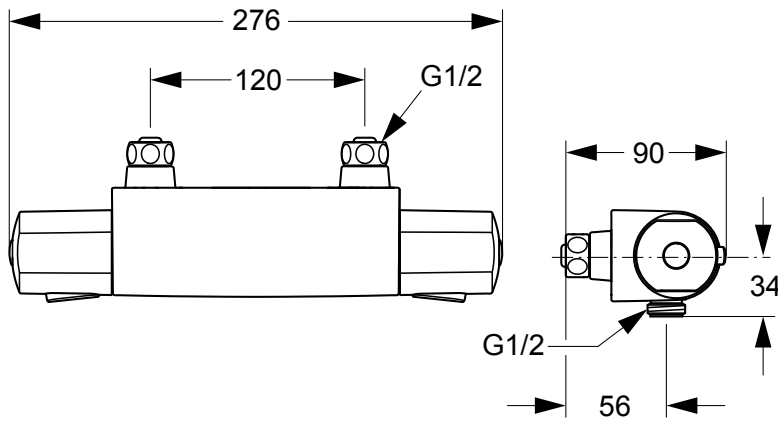

Produced from: April 2008

Shower Thermostat
chrome **A4502AA**

Pos.	Description	Part-Number	Qty.	Pos.	Description	Part-Number	Qty.
1	Cap for handle	A 962 221 NU	1 Set	13	Coupling nut G1/2 - SW24		
2	Screw Ejot PT KB50x10			14	Non-return valve DW15	A 962 594 NU	2 pcs
3	Handle for Temp. + Volume	A 962 222 AA	1 pcs	15	O - ring Ø 17 x 2	A 961 810 NU	2 pcs
4	Screw M4 L=23,5	A 962 998 NU	2 pcs	16	Seat connector M20x1 outside - M15x1,5 inside left thr.		
5	Temp. adjustment compl.	A 963 427 NU	1 Set	17	O - ring Ø 12,42 x 1,78	A 962 332 NU	2 pcs
6	Thermostatic Cartridge	A 962 229 NU	1 pcs	18	Seat M15 x 1,5 left thread		
7	Repair-Set Cartridge	A 962 230 NU	1 Set	19	Strainer (screen)	A 963 365 NU	1 pcs
8	Body for Bath/shower & Shower			20	O - ring Ø 17 x 2	A 961 810 NU	2 pcs
9	Handle insert + stopring	A 963 432 NU	1 Set	21	Nipple M20x1 - G1/2 outside		
10	Headwork (Cartridge)	A 963 400 NU	1 pcs				
11	Cover for Shower 120mm	A 962 224 AA	1 pcs				
12	Back plate (frame)						