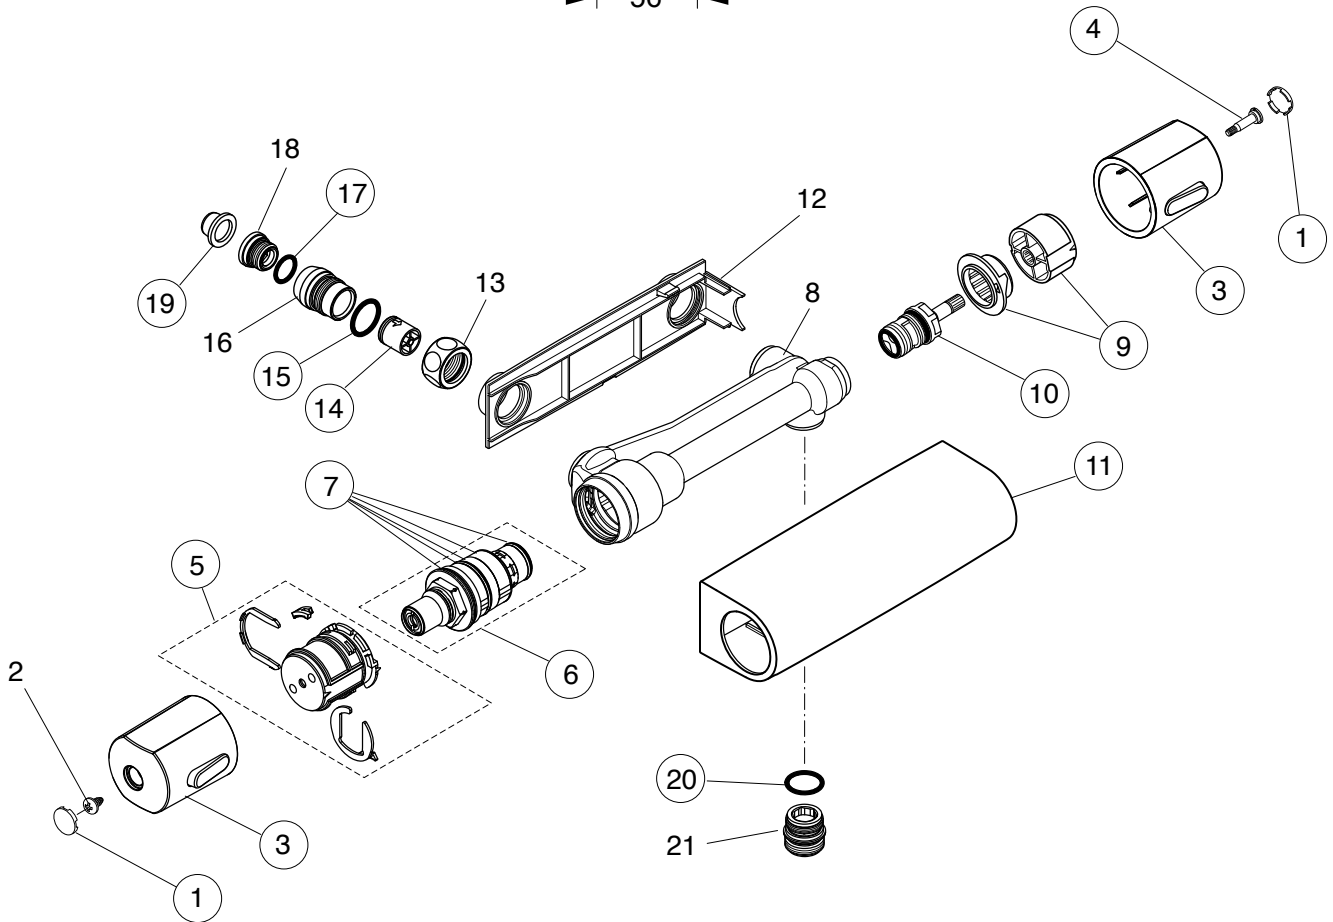

Produced from: April 2008

Shower Thermostat
chrome **A4502AA**

Pos.	Description	Part-Number	Qty.	Pos.	Description	Part-Number	Qty.
1	Cap for handle	A 962 221 NU	1 Set	13	Coupling nut G1/2 - SW24		
2	Screw Ejot PT KB50x10			14	Non-return valve DW15	A 962 594 NU	2 pcs
3	Handle for Temp. + Volume	A 962 222 AA	1 pcs	15	O - ring Ø 17 x 2	A 961 810 NU	2 pcs
4	Screw M4 L=23,5	A 962 998 NU	2 pcs	16	Seat connector M20x1 outside - M15x1,5 inside left thr.		
5	Temp. adjustment compl.	A 963 427 NU	1 Set	17	O - ring Ø 12,42 x 1,78	A 962 332 NU	2 pcs
6	Thermostatic Cartridge	A 962 229 NU	1 pcs	18	Seat M15 x 1,5 left thread		
7	Repair-Set Cartridge	A 962 230 NU	1 Set	19	Strainer (screen)	A 963 365 NU	1 pcs
8	Body for Bath/shower & Shower			20	O - ring Ø 17 x 2	A 961 810 NU	2 pcs
9	Handle insert + stopring	A 963 432 NU	1 Set	21	Nipple M20x1 - G1/2 outside		
10	Headwork (Cartridge)	A 963 400 NU	1 pcs				
11	Cover for Shower 120mm	A 962 224 AA	1 pcs				
12	Back plate (frame)						